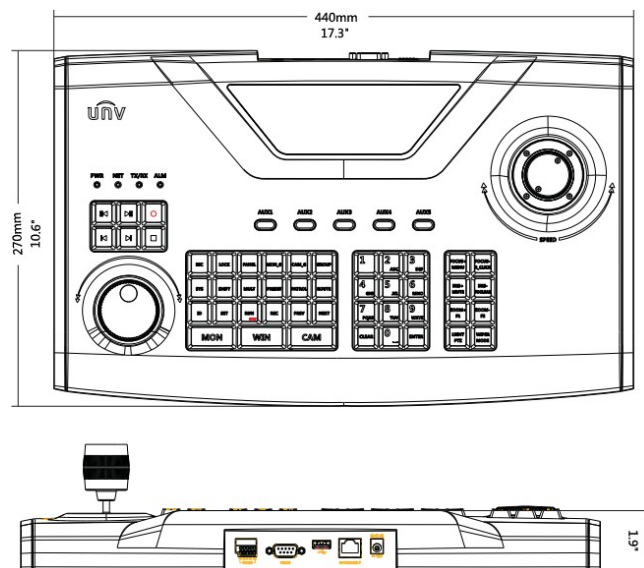

Network Keyboard

BDTSecureKB-1100

Key Features

- LCD screen display
- Four-dimensional joystick control
- Based on IP network
- Support multiple user permissions
- Connectable to NVR to control NVR menu and PTZ operations
- Multiple devices can be connected

Specifications

Product model	BDTSecureKB-1100
Joystick	four-dimensional joystick
Ethernet port	1 RJ-45 10 M / 100 M adaptive Ethernet port
USB Interface	1 USB2.0 interfaces
Serial Interface	1 RS-232, 2 RS-485
Power Supply	12V DC
Consumption	5W
Working Temperature	-10°C ~ + 55°C
Working Humidity	10% ~ 90%
Dimensions	47mm×270mm×440mm(1.9"×10.6"×17.3")
Weight	<1kg

Interface figure

Dimensions

“Your Reliable Integrated Video Surveillance Solutions Provider”

Shenzhen Starlink Technology Co.,Ltd

1811, Block A, Zhantao Technology Building, Longhua District, Shenzhen, P.R.China 518131