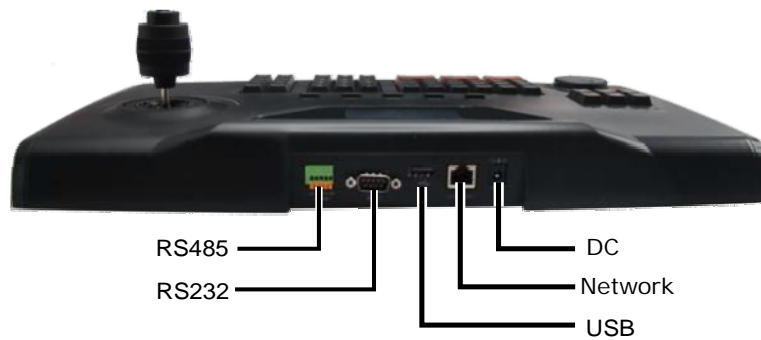

Network Keyboard

BDTSecureKB-1100

Key Features

- LCD screen display
- Four-dimensional joystick control
- Based on IP network
- Support multiple user permissions
- Connectable to NVR to control NVR menu and PTZ operations
- Multiple devices can be connected

Specifications

Product model	BDTSecureKB-1100
Joystick	four-dimensional joystick
Ethernet port	1 RJ-45 10 M / 100 M adaptive Ethernet port
USB Interface	1 USB2.0 interfaces
Serial Interface	1 RS-232, 2 RS-485
Power Supply	12V DC
Consumption	5W
Working Temperature	-10°C ~ + 55°C
Working Humidity	10% ~ 90%
Dimensions	47mm×270mm×440mm(1.9"×10.6"×17.3")
Weight	<1kg

Interface figure

Dimensions

“Your Reliable Integrated Video Surveillance Solutions Provider”

Shenzhen Starlink Technology Co.,Ltd

1811, Block A, Zhantao Technology Building, Longhua District, Shenzhen, P.R.China 518131