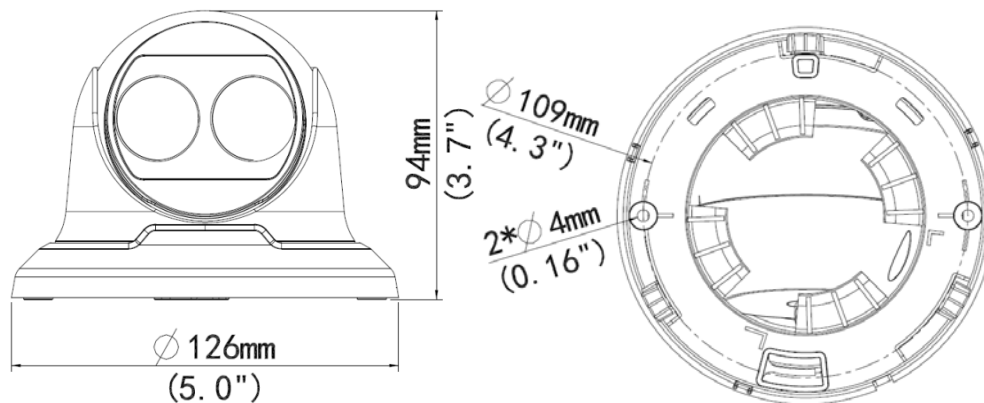

Intelligent Identification	Face detection, Defocus, Scene Change
Statistical Analysis	People counting
General Function	Watermark, IP Address Filtering, Tampering Alarm, Access Policy, ARP Protection, RTSP Authentication, User Authentication
Network	
Protocols	IPv4, IGMP, ICMP, ARP, TCP, UDP, DHCP, PPPoE, RTP, RTSP, RTCP, DNS, DDNS, NTP, FTP, UPnP, HTTP, HTTPS, SMTP, 802.1x, SNMP
Compatible Integration	ONVIF(Profile S, Profile G), API
Interface	
Network	1 RJ45 10M/100M Base-TX Ethernet
General	
Power	12 V DC±25%, PoE (IEEE802.3 af)
	Power consumption: Max 5W
Dimensions (Ø x H)	Φ126 x 94 mm (Ø5.0" x 3.7")
Weight	0.33 kg (0.73lb)
Operating Conditions	-35°C ~ +60°C (-31°F ~ 140°F), Humidity:10%~ 95% RH(non-condensing)
Ingress Protection	IP67

Dimensions