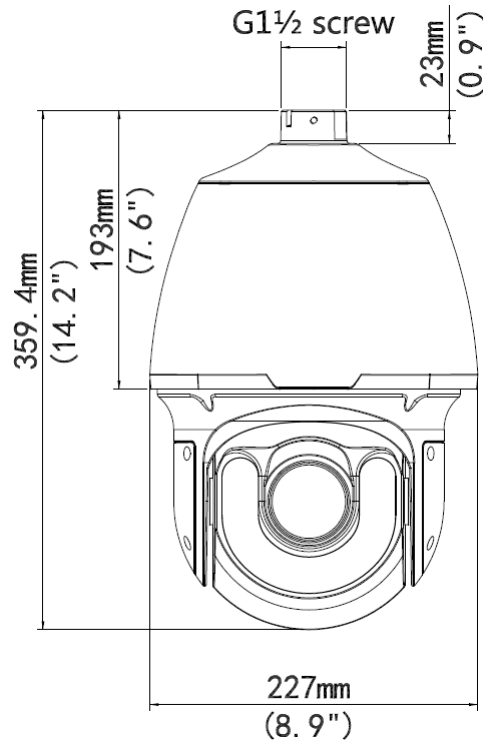

Intelligent Identification	Face detection
Statistical Analysis	People counting
General Function	Watermark, IP Address Filtering, Tampering Alarm, Alarm input, Alarm output, Access Policy, ARP Protection, RTSP Authentication, User Authentication
Audio	
Audio Compression	G.711
Two-way audio	Supported
Suppression	Supported
Sampling Rate	8 KHZ
Storage	
Edge Storage	Micro SD, up to 256 GB
Network Storage	ANR
Network	
Protocols	IPv4, IGMP, ICMP, ARP, TCP, UDP, DHCP, PPPoE, RTP, RTSP, RTCP, DNS, DDNS, NTP, FTP, UPnP, HTTP, HTTPS, SMTP, 802.1x, SNMP
Compatible Integration	ONVIF(Profile S, Profile G), API
Pan & Tilt	
Pan Range	360° (endless)
Pan Speed	0.1°/s ~ 240°/s
	Preset speed: 300°/s
Tilt Range	-15° ~ +90° (auto reverse)
Tilt Speed	0.1° ~ 160°/s
	Preset speed: 240°/s
Number of Preset	1024
Patrol	Preset patrol, route patrol, recorded patrol
Home Position	Supported
Interface	
Audio I/O	Audio cable
	Input: impedance 35 kΩ; amplitude 2 V [p-p]
	Output: impedance 600 Ω; amplitude 2 V [p-p]
Alarm I/O	2 / 1
Serial Port	1 RS485
Network	1 RJ45 10M/100M Base-TX Ethernet
Video Output	1 BNC, impedance 75 Ω; amplitude 1 V [p-p]
General	
Power	24 V AC (Default) ±25%, 24 V DC±25%
	Power consumption: 11~47W
Dimensions(ØxH)	Ø227x359.4 mm (Ø8.9" x 14.2")
Weight	5.5 kg (12.1 lb)
Working Environment	-40°C ~ +70°C (-40°F ~ 158°F), Humidity:10%~ 95% RH(non-condensing)
Ingress Protection	IP66
Reset Button	Supported

Dimensions

Accessories

Installation mode	Accessories	Description
Pendant mount	TR-CE45-IN bracket	/
	Pendant components: TR-UF45-A-IN ceiling plate TR-SE45-IN pendant rod (200mm) TR-SE45-A-IN pendant rod (500mm)	Ceiling plate is optional with different pendant rod for various applications
Standing pole mount	Customized bracket	The interface is designed with internal G1½ screws. The screw depth must be more than 23 mm
Wall mount	TR-WE45-IN bracket	/
Corner mount	TR-WE45-IN bracket + TR-UC08-A/B-IN bracket	/
Pole mount	TR-WE45-IN bracket + TR-UP08-A/B-IN bracket	/