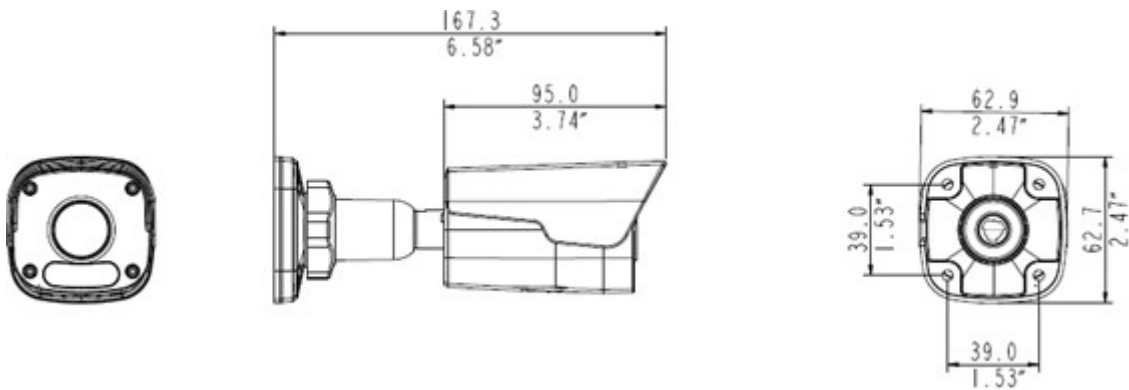

Dimensions

*