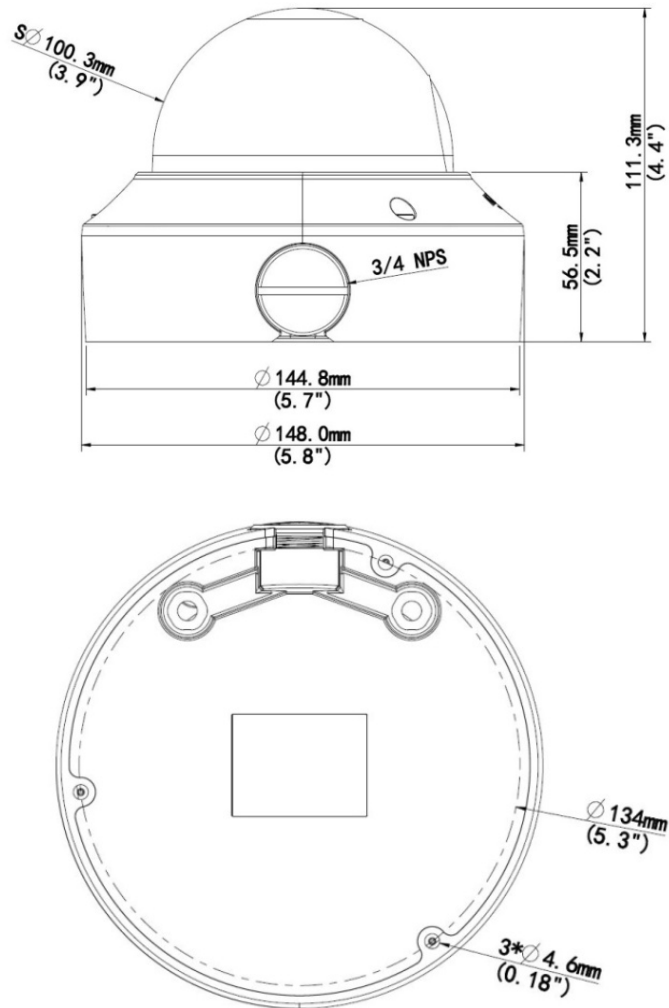

## Specifications

BDTSecure3232ER3C	
<b>Camera</b>	
Sensor	1/2.8", progressive scan, 2.0 megapixel, CMOS
Lens	2.7~13.5 mm, AF automatic focusing and motorized zoom lens
Angle of View (H)	120.8° (wide) ~30.4° (tele)
Adjustment Range	PAN: 0°~360° Tilt: 0°~80° Rotate: 0°~360°
Shutter	Auto/Manual, 1/6~1/100000 s
Minimum Illumination	Colour: 0.0005 Lux (F1.2, AGC ON) 0Lux with IR
Day/Night	IR-cut filter with auto switch (ICR)
Digital noise reduction	2D/3D DNR
S/N	>52dB
IR Range	Up to 30m (98 ft) IR range
Defog	Digital Defog
WDR	120dB
<b>Video</b>	
Video Compression	Ultra 265,H.265,H.264,MJPEG
H.264 code profile	Baseline profile, Main Profile, High Profile
Frame Rate	Main Stream:2MP (1920×1080): Max. 30 fps; Sub Stream:2MP (1920×1080): Max. 30 fps; Third Stream:D1 (720×576): Max. 30 fps
HLC	Supported
BLC	Supported
9:16 Corridor Mode	Supported
OSD	Up to 8 OSDs
Privacy Mask	Up to 8 areas
ROI	Up to 8 areas
Motion Detection	Up to 4 areas

## Dimensions