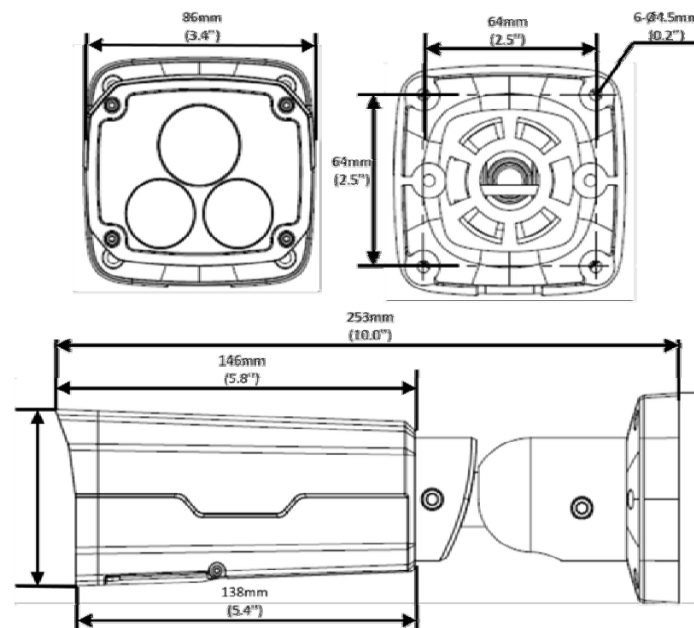

Dimensions

“Your Reliable Integrated Video Surveillance Solutions Provider”

Shenzhen Starlink Technology Co.,Ltd

1811, Block A, Zhantao Technology Building, Longhua District, Shenzhen, P.R.China 518131

Email: info@qixingtechnology.com; qixing@qixingtechnology.com

<https://www.qixingtechnology.com>

©2009-2018 Shenzhen Starlink Technology Co.,Ltd. All rights reserved.

*Product specifications and availability are subject to change without notice.