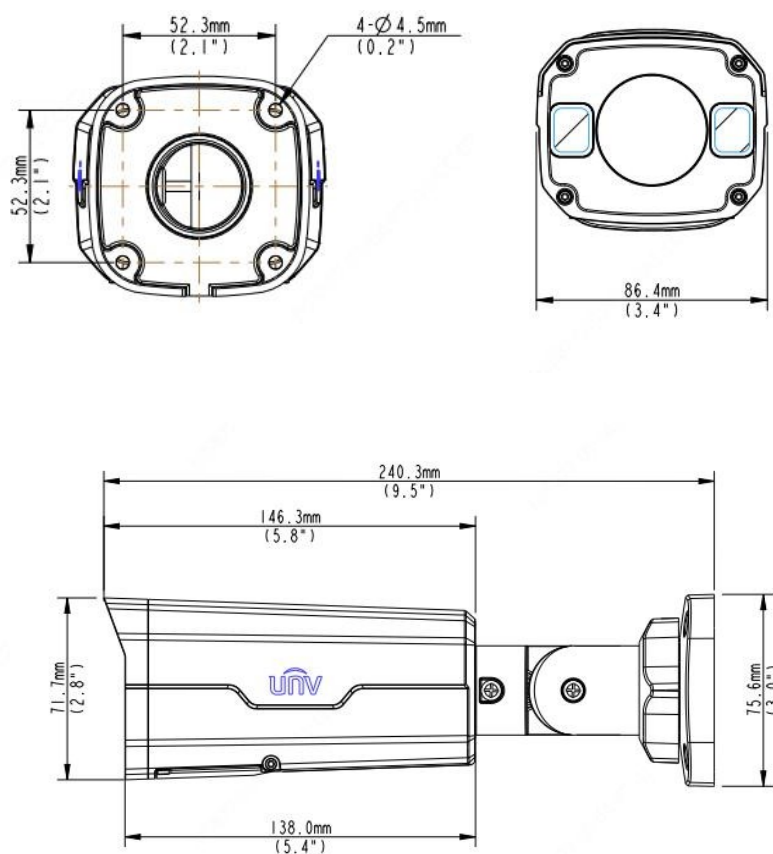

Working Environment	-30°C ~ +60°C (-22°F ~ 140°F), Humidity :10%~90% RH(non-condensing)
Ingress Protection	IP67

Dimensions