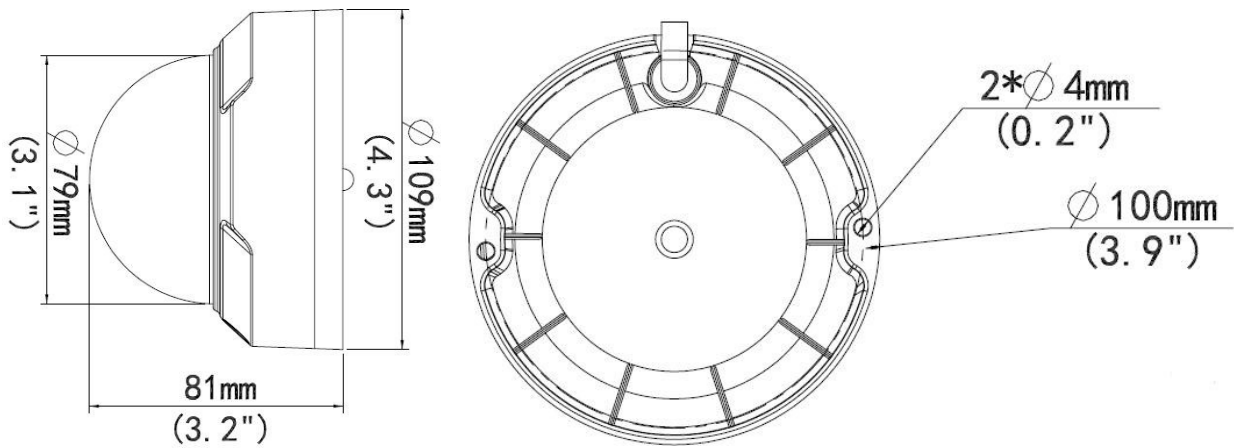

Weight	0.35kg (0.77lb)
Working Environment	-30°C ~ +60°C (-22°F ~ 140°F), Humidity :10%~90% RH(non-condensing)
Ingress Protection	IP67
Vandal Resistant	IK10

Dimensions

“Your Reliable Integrated Video Surveillance Solutions Provider”

Shenzhen Starlink Technology Co.,Ltd

1811, Block A, Zhantao Technology Building, Longhua District, Shenzhen, P.R.China 518131

Email: info@qixingtechnology.com; qixing@qixingtechnology.com

<https://www.qixingtechnology.com>

©2009-2018 Shenzhen Starlink Technology Co.,Ltd. All rights reserved.

*Product specifications and availability are subject to change without notice.