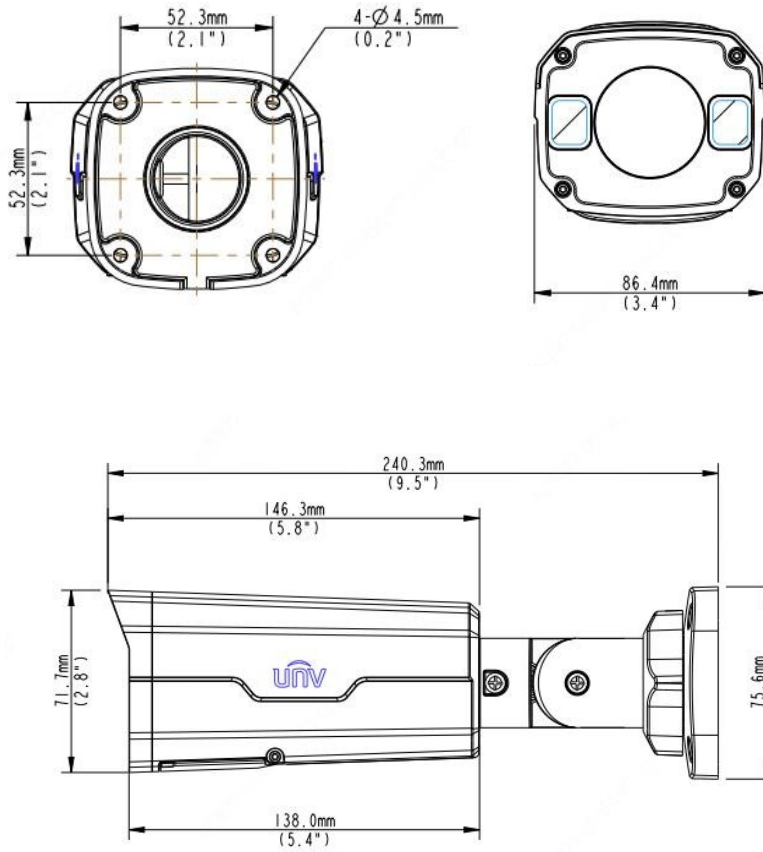

Working Environment	-30°C ~ +60°C (-22°F ~ 140°F), Humidity :10%~90% RH(non-condensing)
Ingress Protection	IP67

Dimensions