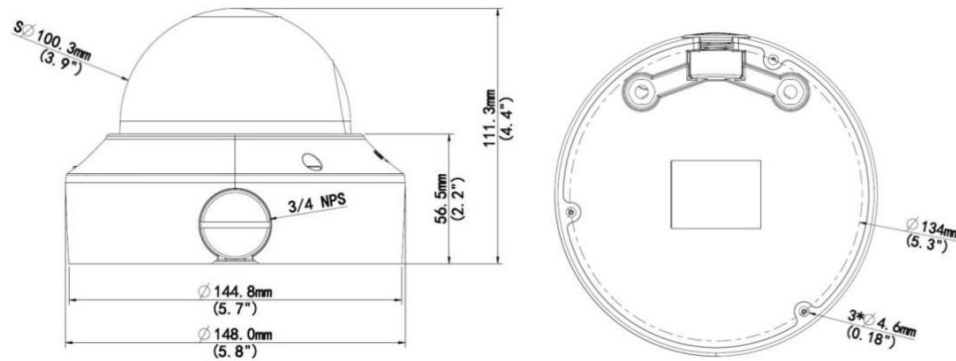

Compatible Integration	ONVIF(Profile S, Profile G, Profile T), API
Interface	
Network	1 RJ45 10M/100M Base-TX Ethernet
Edge Storage	MicroSD, up to 256GB
General	
Power	DC12V±25%, PoE (IEEE802.3 af)
	Power consumption: Max 6W
Dimensions (Ø x H)	Φ148 x 111.3 mm (Ø5.8" x 4.4")
Weight	0.92kg (2.0lb)
Working Environment	-40°C ~ +60°C (-40°F ~ 140°F), Humidity:10%~ 95% RH(non-condensing)
Ingress Protection	IP67
Vandal Resistant	IK10
Reset Button	Supported

Dimensions

“Your Reliable Integrated Video Surveillance Solutions Provider”

Shenzhen Starlink Technology Co.,Ltd

1811, Block A, Zhantao Technology Building, Longhua District, Shenzhen, P.R.China 518131

Email: info@qixingtechnology.com; qixing@qixingtechnology.com

<https://www.qixingtechnology.com>

©2009-2018 Shenzhen Starlink Technology Co.,Ltd. All rights reserved.

*Product specifications and availability are subject to change without notice.