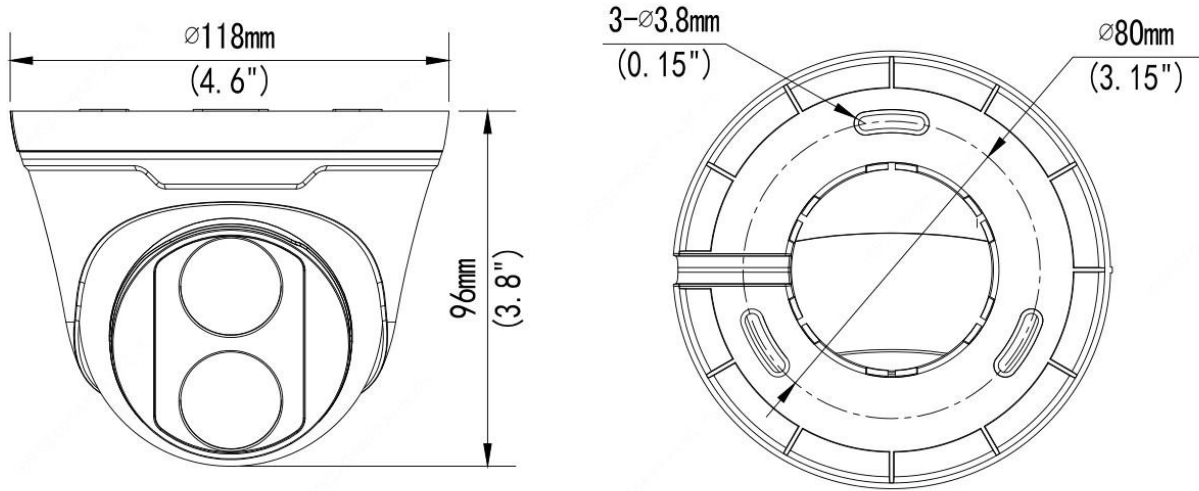

Ingress Protection

IP67

Dimensions

“Your Reliable Integrated Video Surveillance Solutions Provider”

Shenzhen Starlink Technology Co.,Ltd

1811, Block A, Zhantao Technology Building, Longhua District, Shenzhen, P.R.China 518131

Email: info@qixingtechnology.com; qixing@qixingtechnology.com

<https://www.qixingtechnology.com>

©2009-2018 Shenzhen Starlink Technology Co.,Ltd. All rights reserved.

*Product specifications and availability are subject to change without notice.