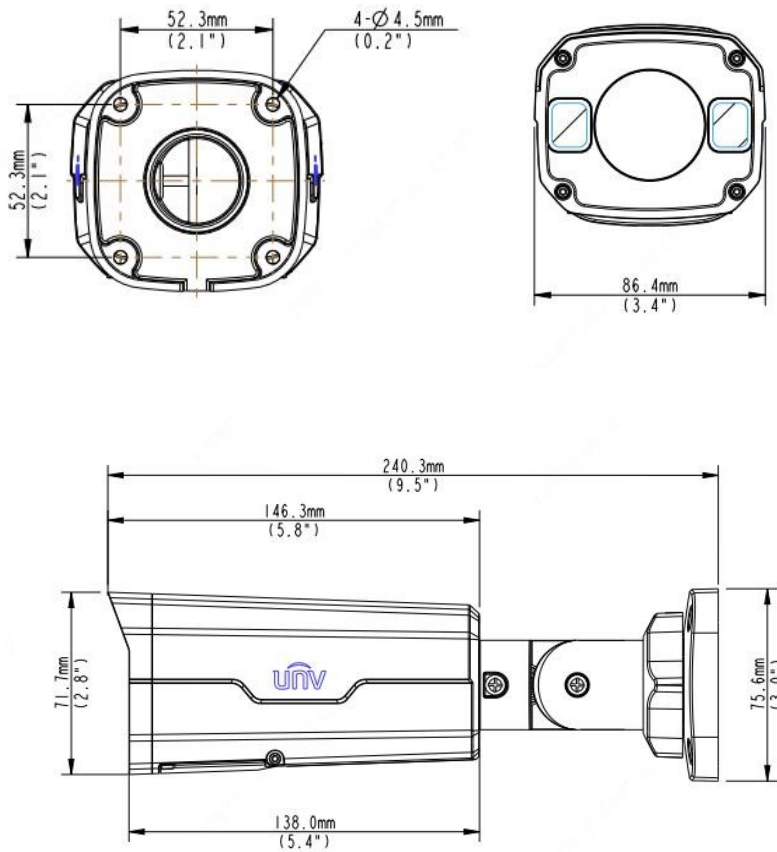

Ingress Protection

IP67

Dimensions