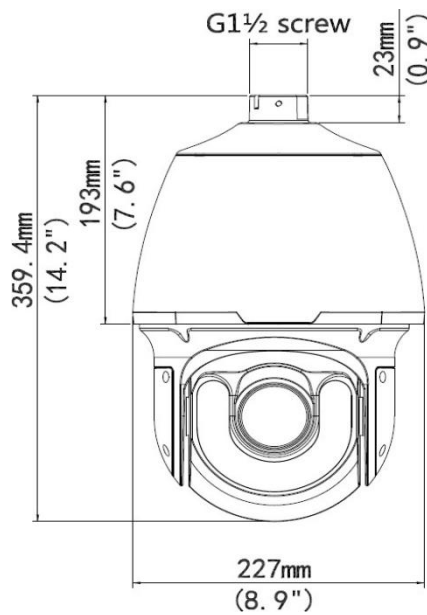

General

Power	AC 24V (Default)$\pm$25%, DC 24V$\pm$25%
	Power consumption: 12 ~ 46W
Dimensions ($\varnothing$ x H)	$\varnothing$227 x 359.4mm ($\varnothing$8.9" x 14.2")
Weight	5.4kg (11.9lb)
Working Environment	-40°C ~ 70°C (-40°F ~ 158°F), Humidity: $\leq$95% RH (non-condensing)
Ingress Protection	IP66
Reset Button	Supported

Dimensions

“Your Reliable Integrated Video Surveillance Solutions Provider”

Shenzhen Starlink Technology Co.,Ltd

1811, Block A, Zhantao Technology Building, Longhua District, Shenzhen, P.R.China 518131

Email: info@qixingtechnology.com; qixing@qixingtechnology.com

<https://www.qixingtechnology.com>

©2009-2018 Shenzhen Starlink Technology Co.,Ltd. All rights reserved.

*Product specifications and availability are subject to change without notice.