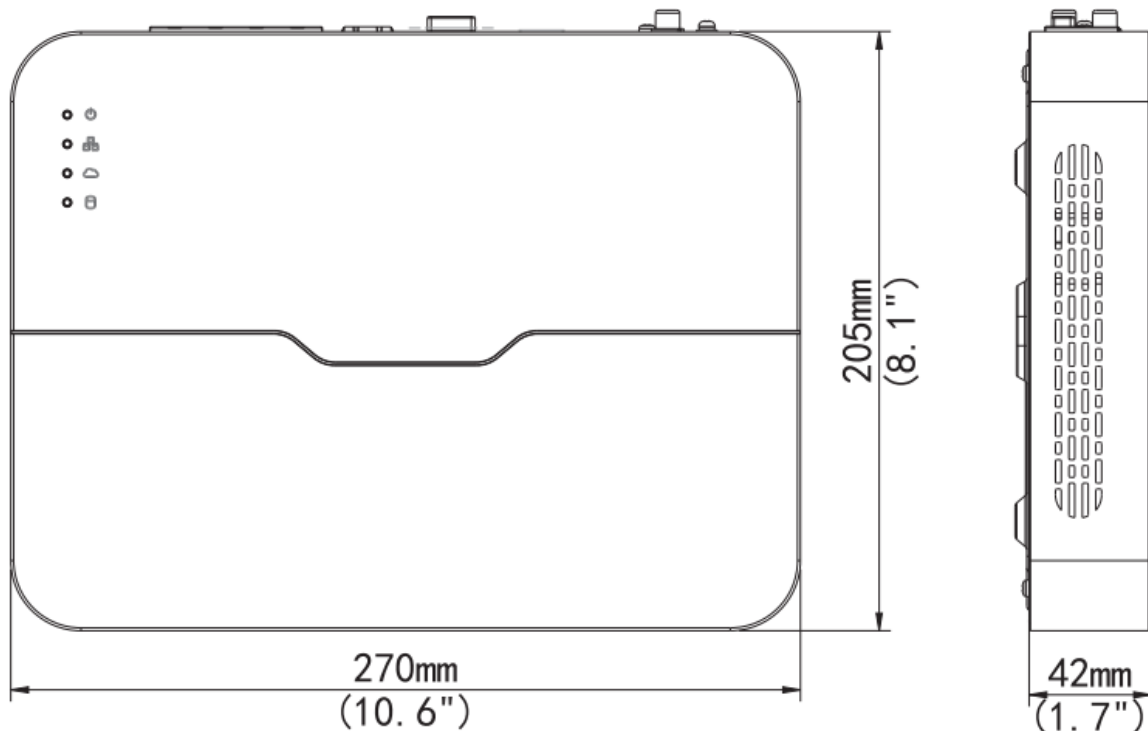

Interface		
USB Interface	Rear panel: 2 x USB2.0	
PoE		
Interface	4 independent 100 Mbps PoE network interfaces	8 independent 100 Mbps PoE network interfaces
Max Power	Max 30W for single port Max 54W in total (13.5W for each)	Max 30W for single port Max 108W in total (13.5W for each)
Supported Standard	IEEE 802.3at, IEEE 802.3af	
General		
Power Supply	48V DC Power Consumption: ≤ 8 W(without HDD)	52V DC Power Consumption: ≤ 8 W(without HDD)
Working Environment	-10°C ~ + 55°C (+14°F ~ +131°F), Humidity $\leq 90\%$ RH(non-condensing)	
Dimensions(W xDxH)	42 × 205 × 205mm (1.7" × 8.1" × 8.1")	270mm×205mm × 42mm (10.6" ×8.1"× 1.7")
Weight (without HDD)	0.59kg (1.3 lb)	≤ 0.68 Kg (1.50 lb)

Dimensions

Take BDTSecureNVR30108LP8 for example