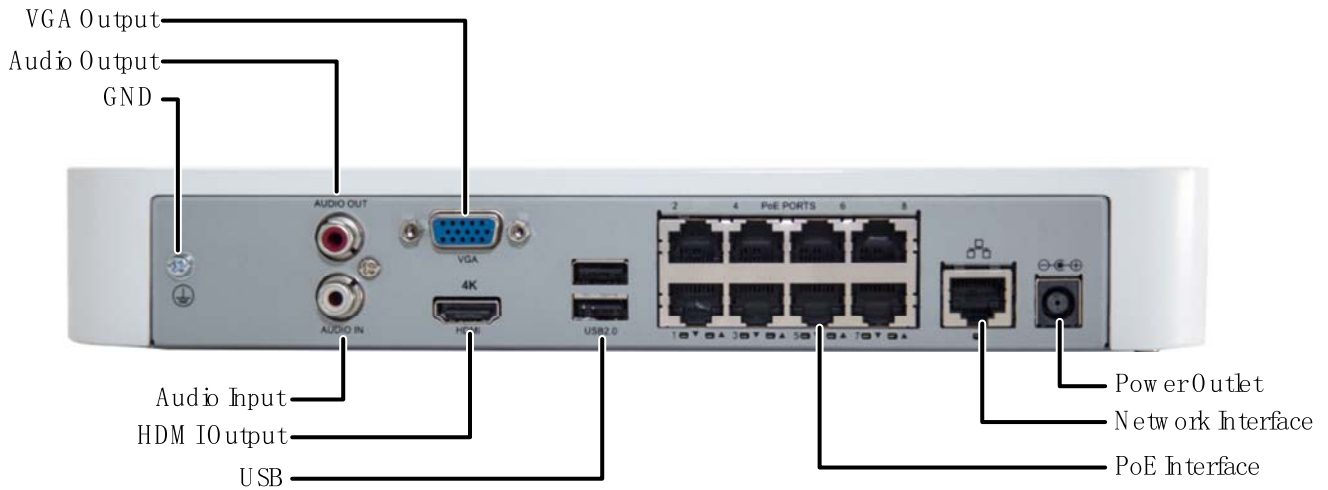

Rear Panel

Take BDTSecureNVR30108LP8 for example

“Your Reliable Integrated Video Surveillance Solutions Provider”

Shenzhen Starlink Technology Co.,Ltd

1811, Block A, Zhantao Technology Building, Longhua District, Shenzhen, P.R.China 518131

Email: info@qixingtechnology.com; qixing@qixingtechnology.com

<https://www.qixingtechnology.com>

©2009-2018 Shenzhen Starlink Technology Co.,Ltd. All rights reserved.

*Product specifications and availability are subject to change without notice.