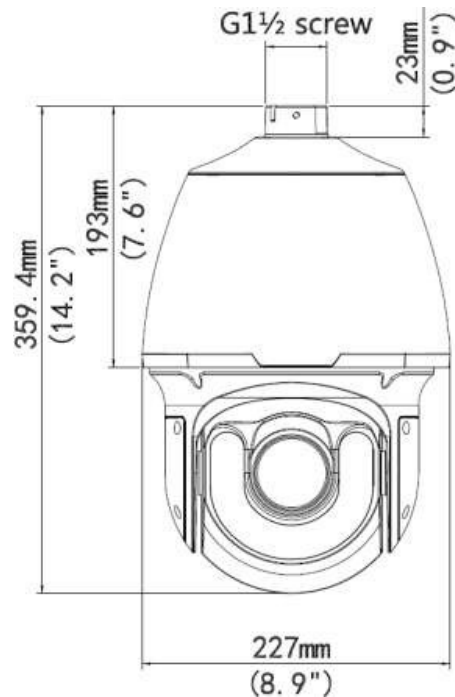

Dimensions (Ø x H)	Ø227x359.4 mm (Ø8.9" x 14.2")
Weight	5.55 kg (12.24 lb)
Working Environment	-40°C ~ +70°C (-40°F ~ 158°F), Humidity: ≤95% RH(non-condensing)
Ingress Protection	IP66
Reset Button	Supported

Dimensions

“Your Reliable Integrated Video Surveillance Solutions Provider”

Shenzhen Starlink Technology Co.,Ltd

1811, Block A, Zhantao Technology Building, Longhua District, Shenzhen, P.R.China 518131

Email: info@qixingtechnology.com; qixing@qixingtechnology.com

<https://www.qixingtechnology.com>

©2009-2018 Shenzhen Starlink Technology Co.,Ltd. All rights reserved.

*Product specifications and availability are subject to change without notice.