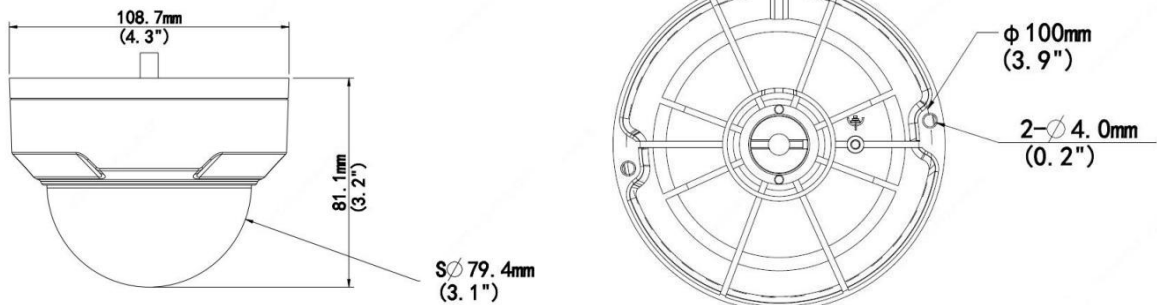

Dimensions (Ø x H)	Φ108.7 x 81.1mm (Ø4.3" x 3.2")
Weight	0.45kg (0.99lb)
Working Environment	-35°C ~ +60°C (-31°F ~ 140°F), Humidity: ≤95% RH(non-condensing)
Ingress Protection	IP67
Vandal Resistant	IK10

Dimensions

“Your Reliable Integrated Video Surveillance Solutions Provider”

Shenzhen Starlink Technology Co.,Ltd

1811, Block A, Zhantao Technology Building, Longhua District, Shenzhen, P.R.China 518131

Email: info@qixingtechnology.com; qixing@qixingtechnology.com

<https://www.qixingtechnology.com>

©2009-2018 Shenzhen Starlink Technology Co.,Ltd. All rights reserved.

*Product specifications and availability are subject to change without notice.