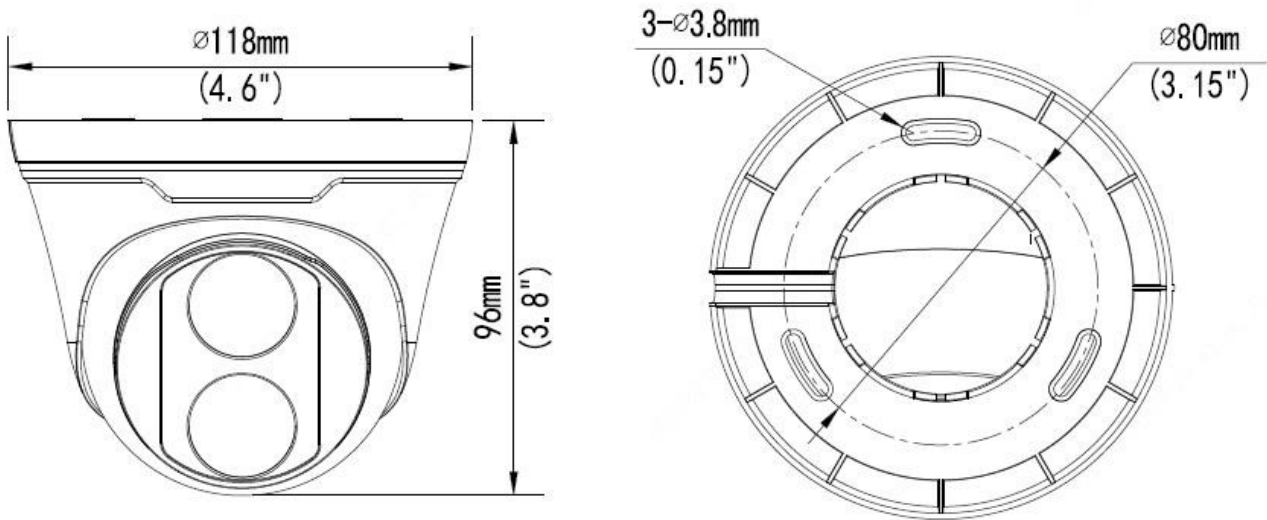

Network

- ONVIF Conformance

Structure

- Wide temperature range: -30°C ~ +60°C (-22°F ~ 140°F)
- Wide voltage range of $\pm 25\%$
- IP67
- 3-Axis

Specifications

	BDTSecure3618LR3DPF28	BDTSecure3618LR3DPF40			
Camera					
Sensor	1/3", 8.0 megapixel, progressive scan, CMOS				
Lens	2.8mm@F2.0			4.0mm@2.0	
DORI Distance	Lens	Detect(m)	Observe(m)	Recognize(m)	Identify(m)
	2.8mm	84	33.6	16.8	8.4
	4.0mm	120	48	24	12
Angle of view(H)	112.7°			86.5°	
Angle of View (V)	60.1°			44.1°	
Angle of View (O)	146.5°			106.4°	
Shutter	Auto/Manual, 1~1/100000 s				
Adjustment angle	Pan: 0°~360°		Tilt: 0°~80°		Rotate:0°~360°
Min. Illumination	Colour: 0.05 Lux (2.0, AGC ON) 0 Lux with IR				
Day/Night	IR-cut filter with auto switch (ICR)				
Digital noise reduction	2D/3D DNR				
S/N	>56dB				
IR Range	Up to 30m (98 ft) IR range				
Defog	Digital Defog				
WDR	120dB				
Video					
Video Compression	Ultra 265, H.265, H.264, MJPEG				
H.264 code profile	Baseline Profile, Main Profile				
Frame Rate	Main Stream:8MP (3840*2160): Max. 20 fps; 5MP (2592*1944): Max. 30 fps; 5MP(2944*1656): Max. 30 fps; 4MP(2560*1440): Max. 30 fps; 2MP(1920*1080): Max. 30 fps Sub Stream:720P (1280*720): Max. 20 fps Third Stream:D1 (720*576): Max. 20 fps				
HLC	Supported				
BLC	Supported				
OSD	Up to 4 OSDs				
Privacy Mask	Up to 4 areas				
ROI	Up to 2 areas				
Motion Detection	Up to 4 areas				
Network					
Protocols	IPv4, IGMP, ICMP, ARP, TCP, UDP, DHCP, RTP, RTSP, RTCP, DNS, DDNS, NTP, FTP, UPnP, HTTP, HTTPS, SMTP, SSL, QoS				
Compatible Integration	ONVIF (Profile S+ Profile T), API				
Interface					
Network	10/100M Base-TX Ethernet				
General					
Power	12 V DC±25%, PoE (IEEE802.3 af)				
	Power consumption: Max 5W				

Dimensions (Ø x H)	Φ 118×96mm (Φ 4.6"× 3.8")
Weight	0.33kg (0.73lb)
Working Environment	-30°C ~ +60°C (-22°F ~ 140°F), Humidity: ≤95% RH(non-condensing)
Ingress Protection	IP67

Dimensions

“Your Reliable Integrated Video Surveillance Solutions Provider”