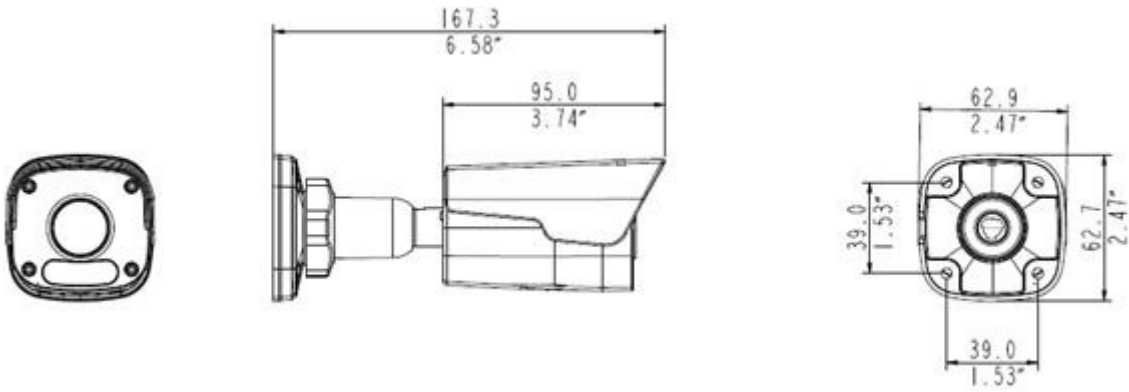

Working Environment	-30°C ~ +60°C (-22°F ~ 140°F), Humidity: ≤95% RH(non-condensing)
Ingress Protection	IP67

Dimensions

“Your Reliable Integrated Video Surveillance Solutions Provider”

Shenzhen Starlink Technology Co.,Ltd

1811, Block A, Zhantao Technology Building, Longhua District, Shenzhen, P.R.China 518131

Email: info@qixingtechnology.com; qixing@qixingtechnology.com

<https://www.qixingtechnology.com>

©2009-2018 Shenzhen Starlink Technology Co.,Ltd. All rights reserved.

*Product specifications and availability are subject to change without notice.