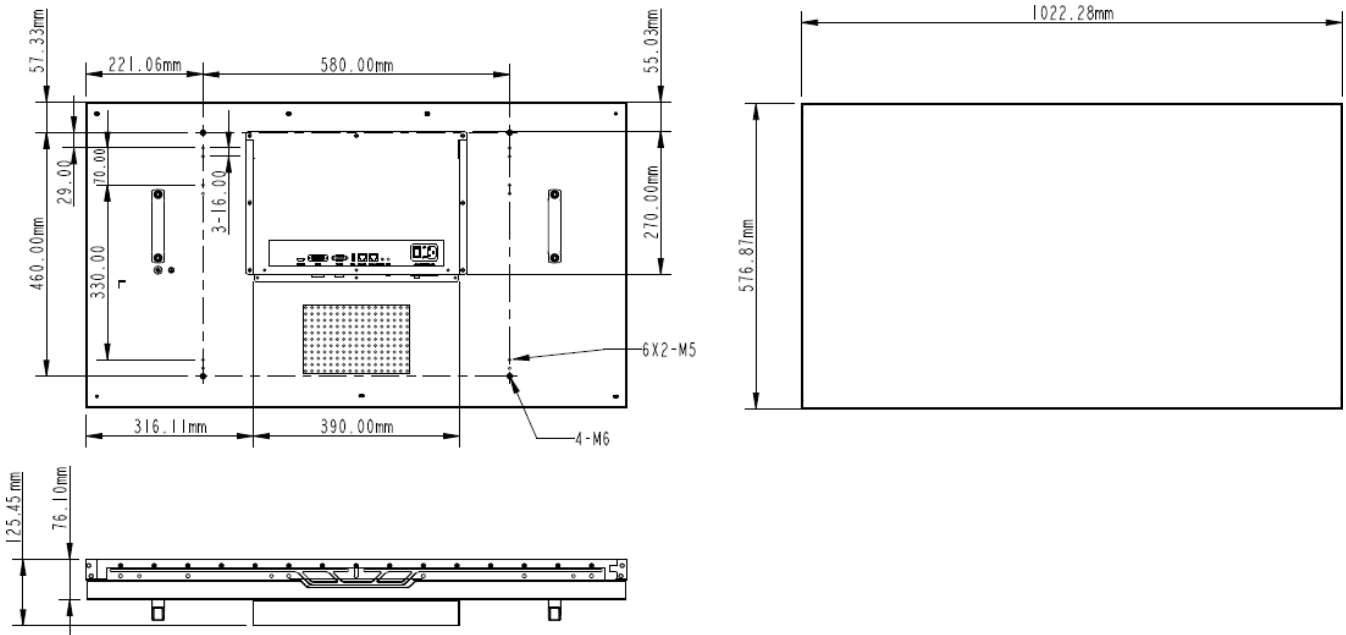

- Stable running and low maintenance cost, supporting 24 hours continuous working

Specifications

Model	BDTSecureMW-A46-B1
Display	
Diagonal Size (inch)	46"
Backlight	LED (Direct type)
Physical Seam	3.5 mm
Resolution	1920×1080
Color	16.7M
Brightness	500 cd/m ²
Contrast	4000:1
Response Time	8 ms
Viewing Angle	Horizontal 178°, Vertical 178°
Interface	
Input Interface	1×VGA, 1×DVI, 1×HDMI
USB	1×USB
Control Interface	1×RS-232 IN, 1×RS-232 OUT, 1×IR
General	
Dimensions (W×H×D)	1022.28mm×576.87mm×125.45mm
Power Supply	100 to 240 VAC
Consumption	141.6 W
Weight	22.5 Kg
Operation Temperature	0°C ~ 40 °C
Operating Humidity	20%~90% (No Condensation)

Dimensions

Order Information

Model	Remake
BDTSecureMW-A46-B1	LCD Splicing Display Unit
46 Inch Split Screen Vertical Support Bracket Unit-3.5(Modularization Floor Mounting)	optional
46 Inch Split Screen Vertical Support Bracket Base-3.5-H60(Modularization Floor Mounting)	optional
46 Inch Split Screen Vertical Support Bracket Base-3.5-H80(Modularization Floor Mounting)	optional
46 Inch Split Screen Vertical Support Bracket Base-3.5-H90(Modularization Floor Mounting)	optional
46 Inch Split Screen Vertical Support Bracket Base-3.5-H100(Modularization Floor Mounting)	optional
46 Inch Split Screen Vertical Support Bracket Base-3.5-H110(Modularization Floor Mounting)	optional