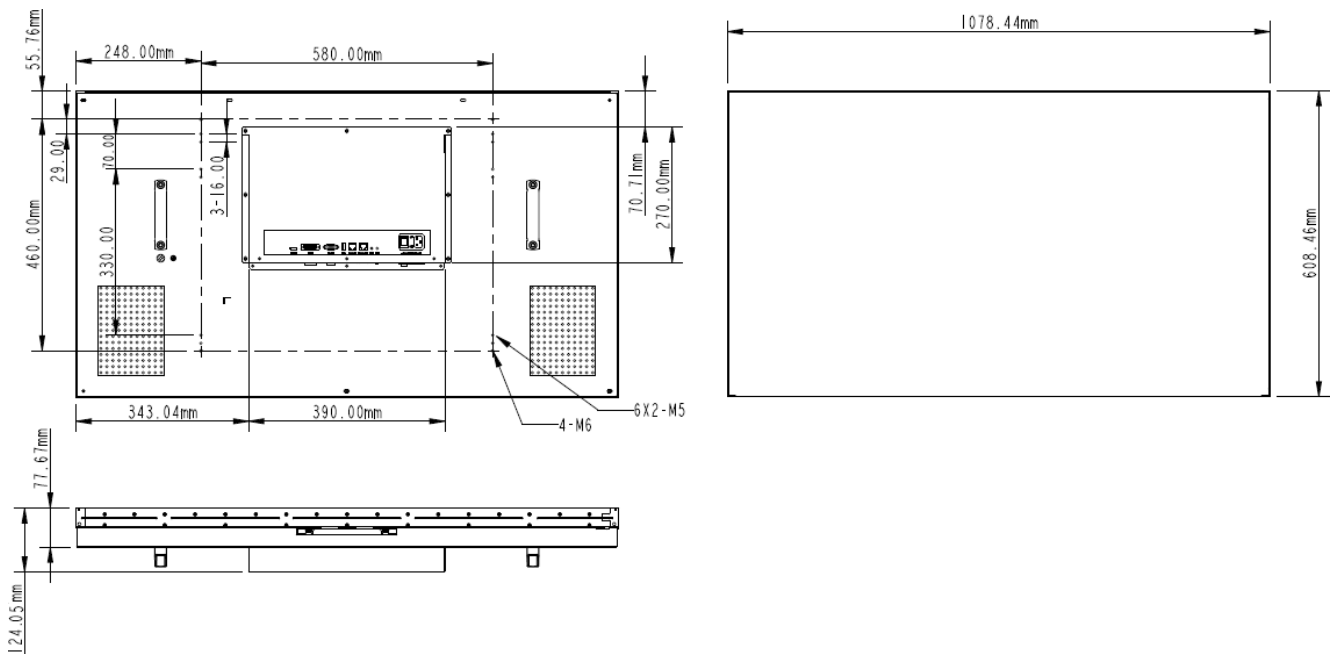

- Stable running and low maintenance cost, supporting 24 hours continuous working

Specifications

Model	BDTSecureMW-A49-B1
Display	
Diagonal Size (inch)	49"
Backlight	LED (Direct type)
Physical Seam	3.5 mm
Resolution	1920×1080
Color	16.7M
Brightness	500 cd/m ²
Contrast	4000:1
Response Time	8 ms
Viewing Angle	Horizontal 178°, Vertical 178°
Interface	
Input Interface	1×VGA, 1×DVI, 1×HDMI
USB	1×USB
Control Interface	1×RS-232 IN, 1×RS-232 OUT, 1×IR
General	
Dimensions (W×H×D)	1078.44mm×608.46mm×124.05mm
Power Supply	100 to 240 VAC
Consumption	136 W
Weight	23.5 Kg
Operation Temperature	0°C ~ 40 °C
Operating Humidity	20%~90% (No Condensation)

Dimensions

Order Information

Model	Remake
BDTSecureMW-A49-B1	LCD Splicing Display Unit
49 Inch Split Screen Vertical Support Bracket Unit-3.5(Modularization Floor Mounting)	optional
49 Inch Split Screen Vertical Support Bracket Base-3.5-H60(Modularization Floor Mounting)	optional
49 Inch Split Screen Vertical Support Bracket Base-3.5-H80(Modularization Floor Mounting)	optional
49 Inch Split Screen Vertical Support Bracket Base-3.5-H90(Modularization Floor Mounting)	optional
49 Inch Split Screen Vertical Support Bracket Base-3.5-H100(Modularization Floor Mounting)	optional
49 Inch Split Screen Vertical Support Bracket Base-3.5-H110(Modularization Floor Mounting)	optional