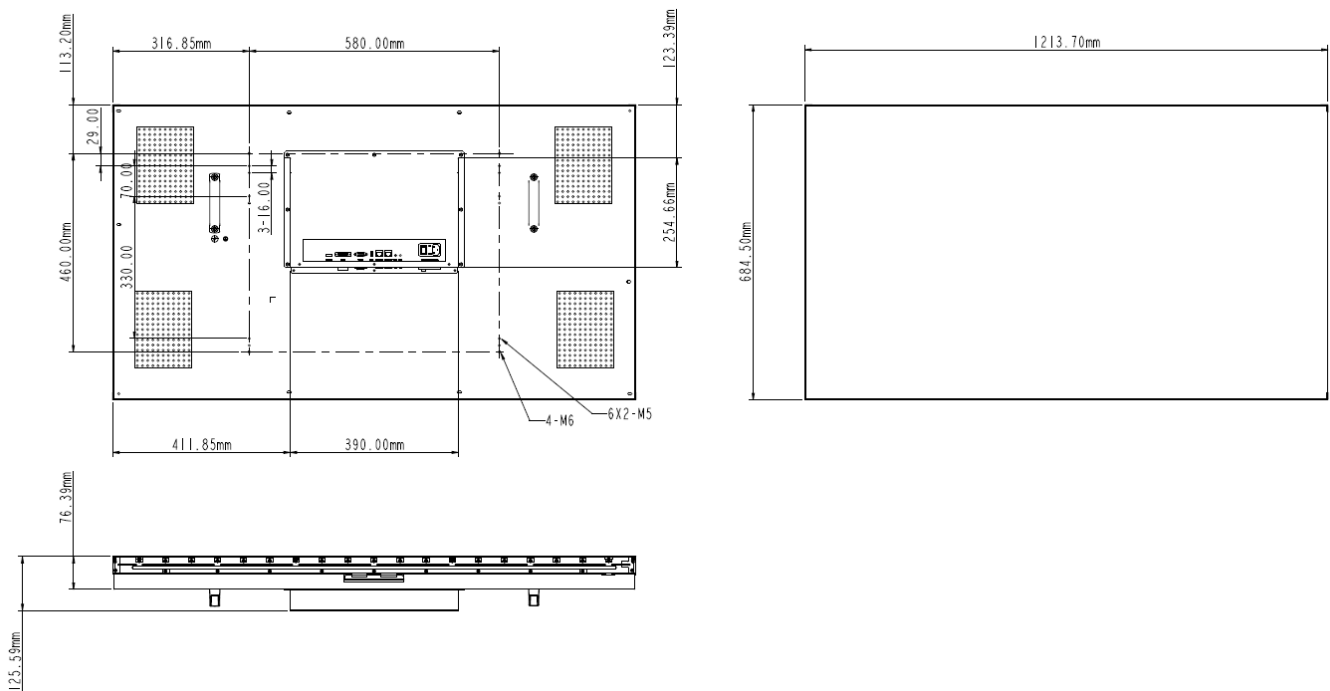

- Stable running and low maintenance cost, supporting 24 hours continuous working

Specifications

Model	BDTSecureMW-A55-B1
Display	
Diagonal Size (inch)	55"
Backlight	LED (Direct type)
Physical Seam	3.5 mm
Resolution	1920×1080
Color	16.7M
Brightness	500 cd/m ²
Contrast	4000:1
Response Time	8 ms
Viewing Angle	Horizontal 178°, Vertical 178°
Interface	
Input Interface	1×VGA, 1×DVI, 1×HDMI
USB	1×USB
Control Interface	1×RS-232 IN, 1×RS-232 OUT, 1×IR
General	
Dimensions (W×H×D)	1213.70mm×684.50mm×125.59mm
Power Supply	100 to 240 VAC
Consumption	220 W
Weight	24.5 Kg
Operation Temperature	0°C ~ 40 °C
Operating Humidity	20%~90% (No Condensation)

Dimensions

Order Information

Model	Remake
BDTSecureMW-A55-B1	LCD Splicing
Display Unit 55 Inch Split Screen Vertical Support Bracket Unit-3.5(Modularization Floor Mounting)	optional
55 Inch Split Screen Vertical Support Bracket Base-3.5-H60(Modularization Floor Mounting)	optional
55 Inch Split Screen Vertical Support Bracket Base-3.5-H80(Modularization Floor Mounting)	optional
55 Inch Split Screen Vertical Support Bracket Base-3.5-H90(Modularization Floor Mounting)	optional
55 Inch Split Screen Vertical Support Bracket Base-3.5-H100(Modularization Floor Mounting)	optional
55 Inch Split Screen Vertical Support Bracket Base-3.5-H110(Modularization Floor Mounting)	optional