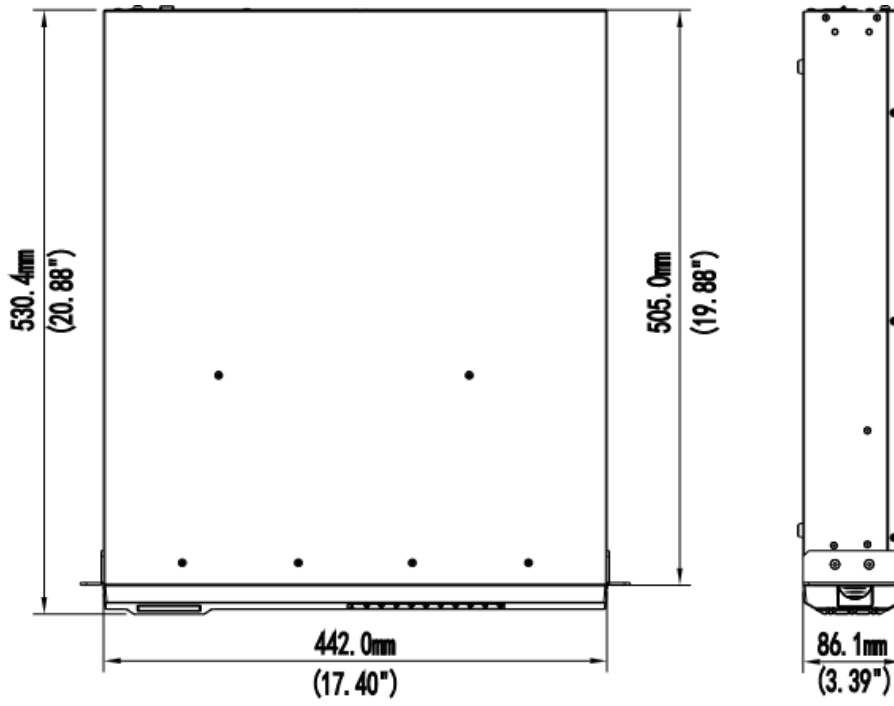

Features

- High density
The innovative enclosure with 530.4mm depth and 2U height that holds up to 8 disks, is space-saving and applicable to the standard rack-mounted scenarios.
- Power protection
Disk powered on sequentially during system startup, protection from impulse current.
- Multistage fan speed and energy saving
Fans with multistage speed are configured in the hot-swappable frame in redundancy mode. System power consumption can be balanced intelligently with heat dissipation calculation to ensure low power consumption and stable operation of the system.

Specifications

	BDTSecureDEU1008
Storage	
HDD	8 SATA Interfaces
Disk Capacity	up to 8TB for each disk
External Interface	
Back-end Expansion Interface	1 Mini SAS
General	
Power Supply	100 ~ 240V
Consumption (with HDD)	≤ 100W
Working Environment	-10 °C~ 55 °C 5%~95% RH (non-condensing)
Weight(Without HDD)	< 8 kg(17.6lb)
Dimensions (W×D×H)	442.0 × 530.4 × 86.1mm (17.4" × 20.88" × 3.39")

Dimensions

Rear Panel

No.	Item	Description
	Grounding terminal	Equipment grounding
	Power interface	AC power, 100 V-240 V AC
	Power switch	Turn on/off device when connected to power
	Mini-SAS interface	For connection to the host