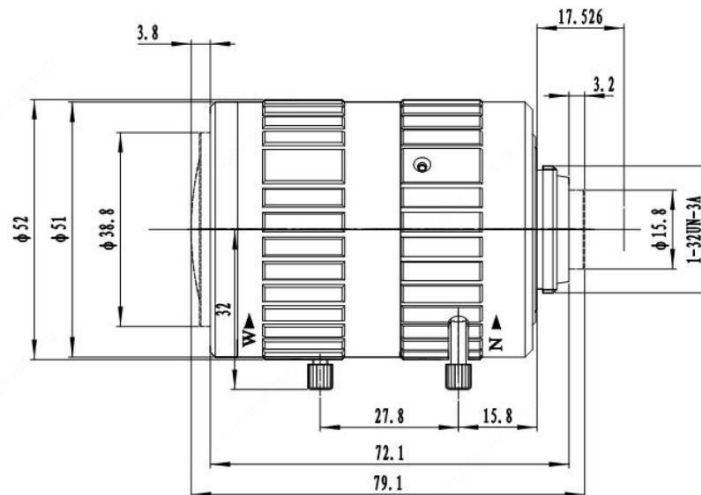

LENS-DM3816D-3M-NB Camera Lens

Specifications

Lens	LENS-DM3816D-3M-NB
Focal Length	3.8~16mm
Iris	F1.6, DC auto-Iris
Lens Mount	C
Format	1/1.8"
Horizontal Angle of View	110° ~25° (H)
Dimensions(mm)	Φ52mmx79.1mm (Φ2.05" x3.11")
Weight	0.21kg(0.46lb)

Dimensions

“Your Reliable Integrated Video Surveillance Solutions Provider”

Shenzhen Starlink Technology Co.,Ltd

1811, Block A, Zhantao Technology Building, Longhua District, Shenzhen, P.R.China 518131

Email: info@qixingtechnology.com; qixing@qixingtechnology.com