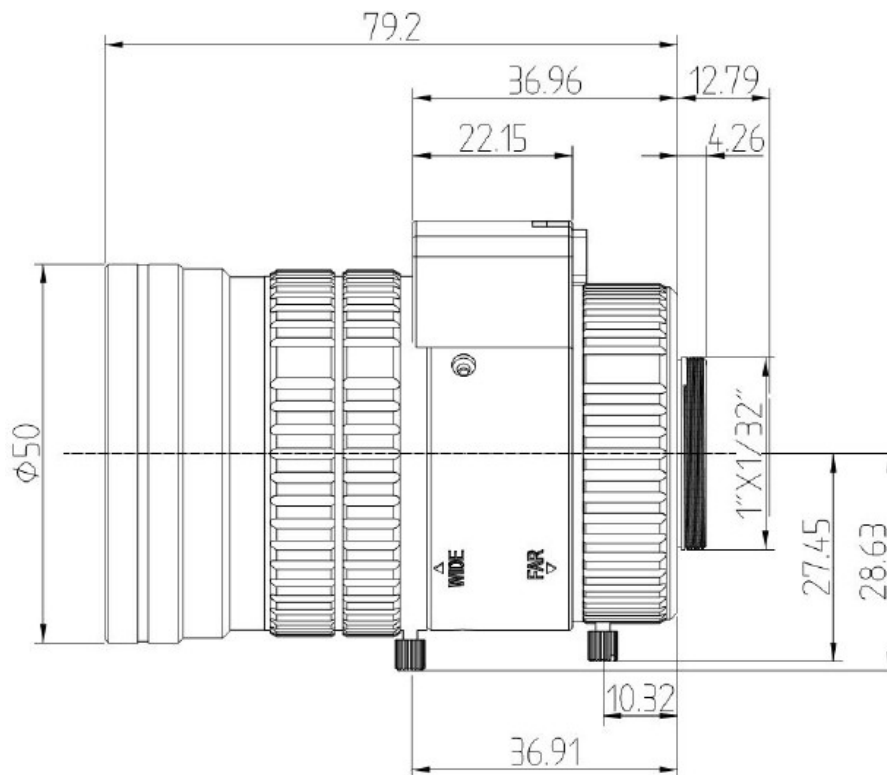

LENS-DM0825-5M-NB Camera Lens

Specifications

Lens	LENS-DM0825-5M-NB
Focal Length	8~25mm
Iris	F1.4, DC auto-Iris
Lens Mount	CS
Format	1/1.8"
Horizontal Angle of View	50.9° ~17.3° (H)
Dimensions(mm)	Φ50mmx83.5mm (Φ1.97" x 3.29")
Weight	0.17kg(0.37lb)

Dimensions

“Your Reliable Integrated Video Surveillance Solutions Provider”

Shenzhen Starlink Technology Co.,Ltd

1811, Block A, Zhantao Technology Building, Longhua District, Shenzhen, P.R.China 518131

Email: info@qixingtechnology.com; qixing@qixingtechnology.com