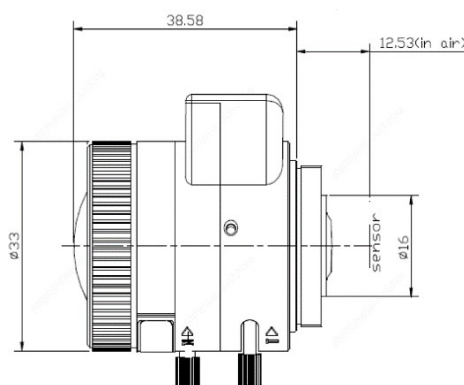

LENS-YM0722D-3M-IN Camera Lens

Specifications

Lens	LENS- YM0722D -3M-IN
Focal Length	7~22mm
Iris	F1.6, DC auto Iris
Lens Mount	CS
Format	1/2.7"
Horizontal Angle of View	1/2.7" : 46° ~17° 1/2.8" : 43° ~14° 1/3" : 37° ~13°
Dimensions(mm)	Φ33mmx46.4mm(Φ1.3" x1.82")
Weight	0.039 kg(0.0858lb)

Dimensions

“Your Reliable Integrated Video Surveillance Solutions Provider”

Shenzhen Starlink Technology Co.,Ltd

1811, Block A, Zhantao Technology Building, Longhua District, Shenzhen, P.R.China 518131

Email: info@qixingtechnology.com; qixing@qixingtechnology.com