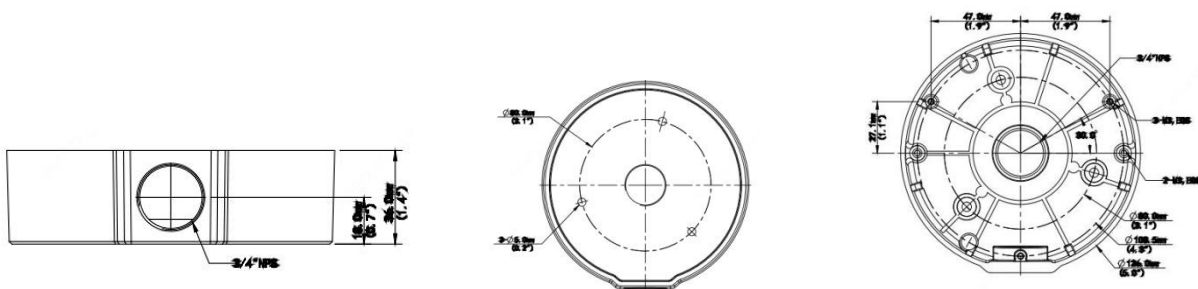

Fixed Dome Junction Box

TR-JB03-H-IN

Specifications

Bracket	TR-JB03-H-IN
Application	Junction box for IPC363X Series, IPC36XXS/E Series fixed dome and 4MP fisheye
Dimensions	Φ126mm*36mm (4.96" x1.42")
Weight	0.24kg(0.53lb)
Material	Aluminum alloy

Dimension

“Your Reliable Integrated Video Surveillance Solutions Provider”

Shenzhen Starlink Technology Co.,Ltd

1811, Block A, Zhantao Technology Building, Longhua District, Shenzhen, P.R.China 518131

Email: info@qixingtechnology.com; qixing@qixingtechnology.com