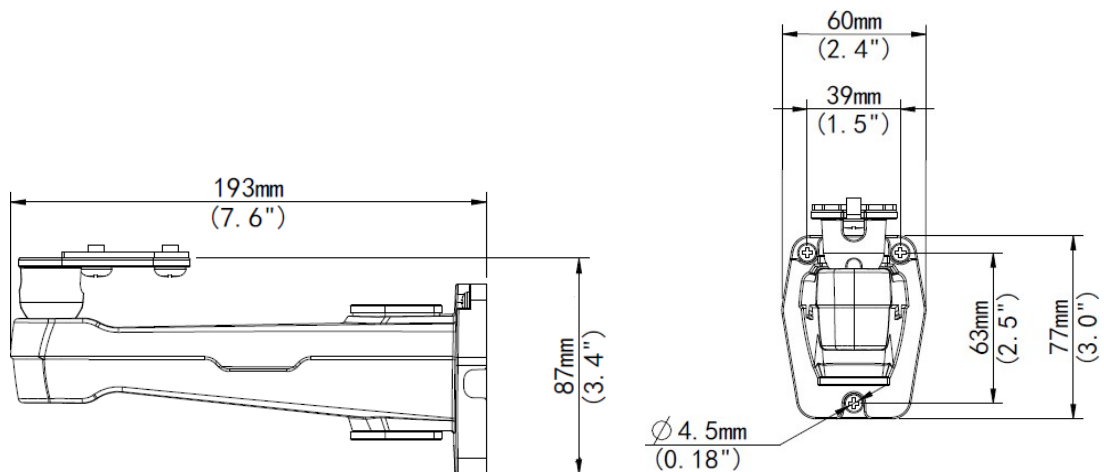

TR-WM06-C-IN Bullet Wall Mount

Specifications

Bracket	TR-WM06-C-IN
Application	wall installation for Bullet
Dimensions	193mmx60mmx77mm(7.6" x 2.4"x 3.0")
Weight	0.2kg(0.44lb)
Material	Aluminum alloy

Dimensions