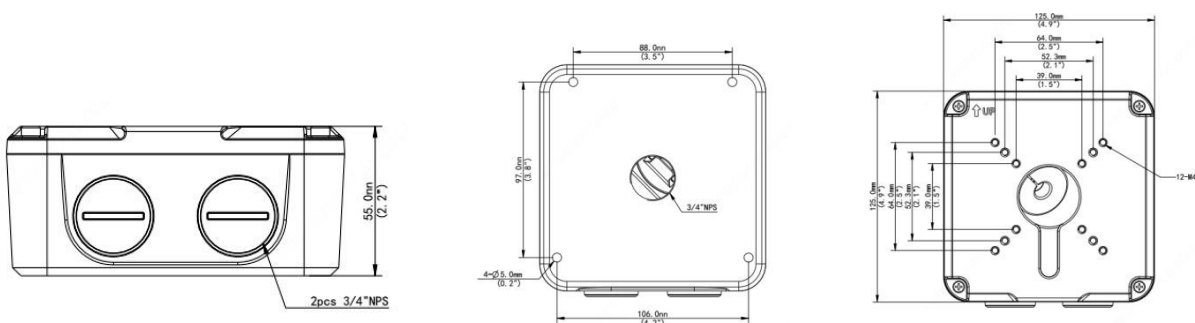

Bullet Junction Box

TR-JB07-D-IN

Specifications

Bracket	TR-JB07-D-IN
Application	Outdoor or indoor cable junction box for IPC23XX/222X、IPC74X and IPC252/26X series(Extra back outlet)
Dimensions	Φ 125mm*125mm*55mm (4.92" x4.92"x2.17")
Weight	0.75kg(1.65lb)
Material	Aluminum alloy

Dimension

“Your Reliable Integrated Video Surveillance Solutions Provider”

Shenzhen Starlink Technology Co.,Ltd

1811, Block A, Zhantao Technology Building, Longhua District, Shenzhen, P.R.China 518131

Email: info@qixingtechnology.com; qixing@qixingtechnology.com