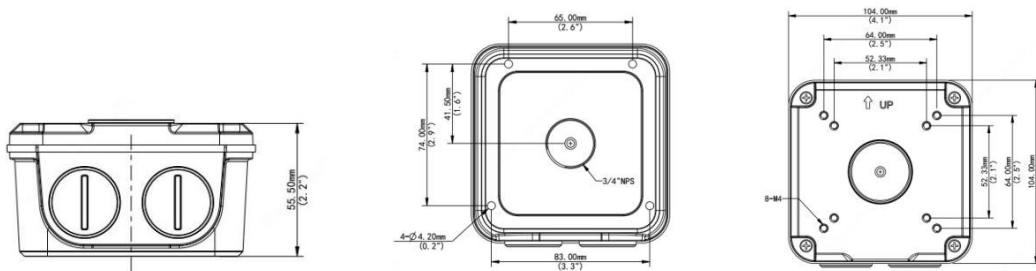

Bullet Camera Junction Box

TR-JB06-A-IN

Specifications

| | |
|-------------|--|
| Bracket | TR-JB06-A-IN |
| Application | Outdoor or indoor cable junction box for IPC23XX OEM series(Extra back outlet) |
| Dimensions | Φ104mm*104mm*55.5mm (4.09" x4.09"x2.19") |
| Weight | 0.42kg(0.93lb) |
| Material | Aluminum alloy |

Dimension

"Your Reliable Integrated Video Surveillance Solutions Provider"

Shenzhen Starlink Technology Co.,Ltd

1811, Block A, Zhantao Technology Building, Longhua District, Shenzhen, P.R.China 518131

Email: info@qixingtechnology.com; qixing@qixingtechnology.com