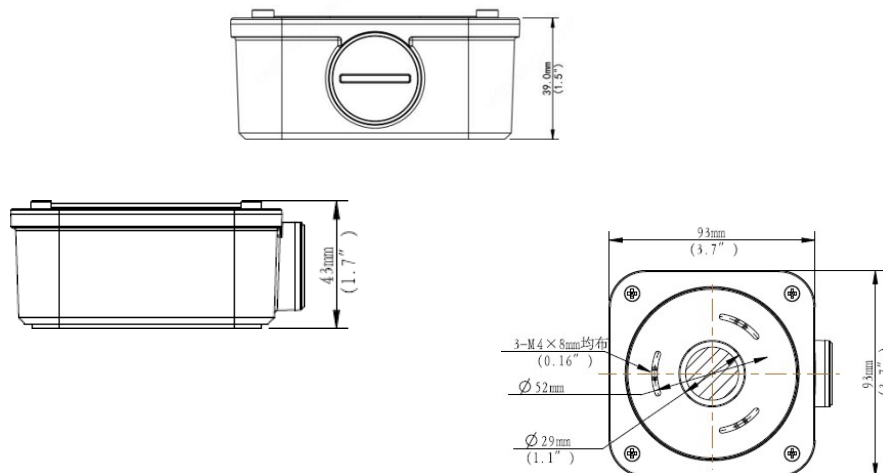

Bullet Camera Junction Box

TR-JB06-IN

Specifications

Bracket	TR-JB06-IN
Application	junction box for IPC21XX series with circular base (Extra back outlet)
Dimensions	Φ93mm*93mm*43mm (3.66"x3.66"x1.69")
Weight	0.2kg(0.44lb)
Material	Aluminum alloy

Dimension

“Your Reliable Integrated Video Surveillance Solutions Provider”

Shenzhen Starlink Technology Co.,Ltd

1811, Block A, Zhantao Technology Building, Longhua District, Shenzhen, P.R.China 518131

Email: info@qixingtechnology.com; qixing@qixingtechnology.com