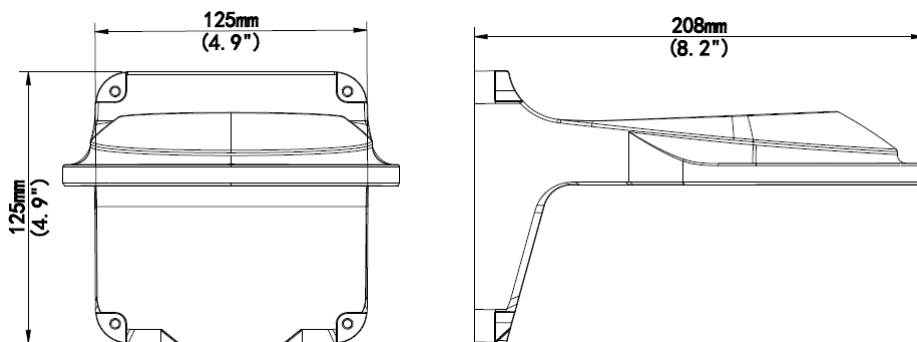

## TR-WM04-IN 4-inch Fixed Dome Indoor Wall Mount

### Specifications

Bracket	TR-WM04-IN
Application	Indoor, wall installation for 4-inch fixed dome
Dimensions	208mmx125mmx125mm (8.2" x4.9" x4.9")
Weight	0.48kg(1.1lb)
Material	Aluminum alloy

### Dimensions

**“Your Reliable Integrated Video Surveillance Solutions Provider”**

**Shenzhen Starlink Technology Co.,Ltd**

1811, Block A, Zhantao Technology Building, Longhua District, Shenzhen, P.R.China 518131