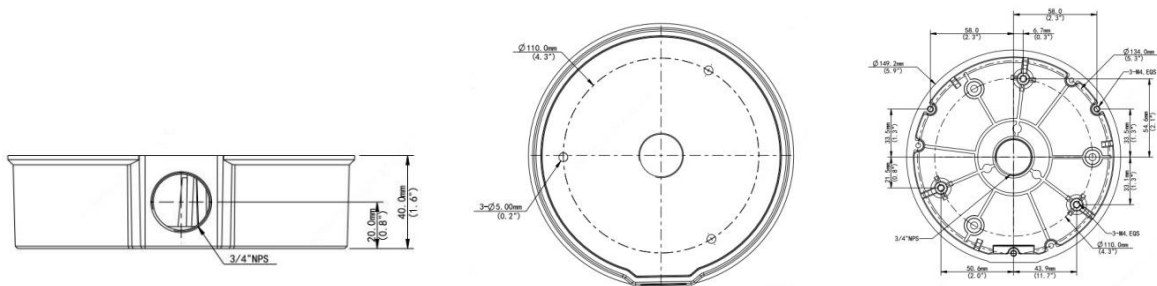

Fixed Dome Junction Box

TR-JB04-D-IN

Specifications

Bracket	TR-JB04-D-IN
Application	Wall installation for 8MP fisheye
Dimensions	Φ149.2mm*40mm (5.87" x1.57")
Weight	0.31kg(0.68lb)
Material	Aluminum alloy

Dimension

“Your Reliable Integrated Video Surveillance Solutions Provider”

Shenzhen Starlink Technology Co.,Ltd

1811, Block A, Zhantao Technology Building, Longhua District, Shenzhen, P.R.China 518131

Email: info@qixingtechnology.com; qixing@qixingtechnology.com