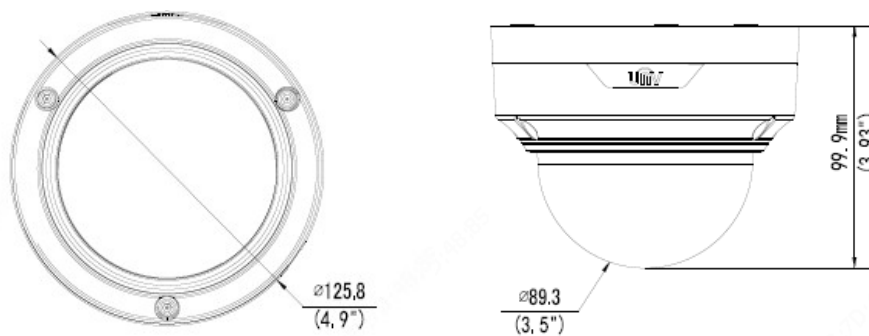

Audio	
Audio Compression	G.711
Suppression	Supported
Sampling Rate	8KHZ
Storage	
Edge Storage	Micro SD, up to 128GB
Network Storage	ANR
Network	
Protocols	IPv4, IGMP, ICMP, ARP, TCP, UDP, DHCP, RTP, RTSP, RTCP, DNS, DDNS, NTP, FTP, UPnP, HTTP, HTTPS, SMTP, SSL
Compatible Integration	ONVIF (Profile S, Profile G, Profile T), API
Interface	
Audio I/O	Input: impedance 35kΩ; amplitude 2V [p-p]
	Output: impedance 600Ω; amplitude 2V [p-p]
Alarm I/O	1/1
Network	10M/100M Base-TX Ethernet
General	
Power	DC 12V±25%, PoE (IEEE 802.3af)
	Power consumption: Max 8.7W
Dimensions (Ø x H)	Φ 125.8mmx99.9mm (Ø4.9" x 3.93")
Weight	0.57kg (1.26lb)
Working Environment	-35°C ~ 60°C (-31°F ~ 140°F), Humidity: ≤95% RH (non-condensing)
Ingress Protection	IP67
Vandal Resistant	IK10
Reset Button	Supported

Dimensions