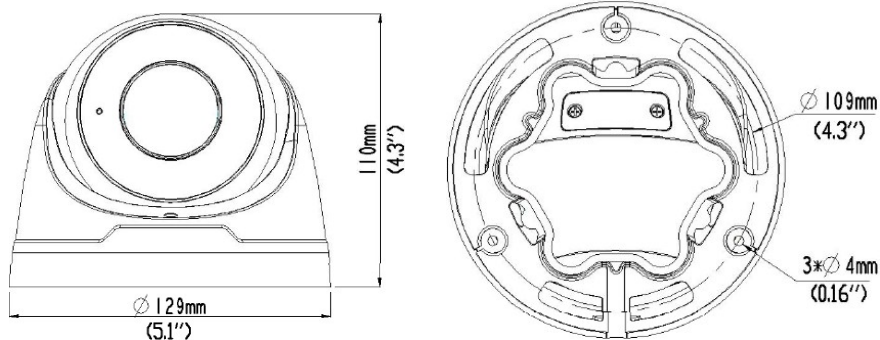

Network	
Protocols	IPv4, IGMP, ICMP, ARP, TCP, UDP, DHCP, RTP, RTSP, RTCP, DNS, DDNS, NTP, FTP, UPnP, HTTP, HTTPS, SMTP, SSL
Compatible Integration	ONVIF (Profile S, Profile G, Profile T), API
Interface	
Built-in Mic	Supported
Network	1 RJ45 10M/100M Base-TX Ethernet
General	
Power	DC 12V±25%, PoE (IEEE 802.3af)
	Power consumption: Max 8.16W
Dimensions (Ø x H)	Φ129 x 110mm (Ø5.1" x 4.3")
Weight	0.67kg (1.48lb)
Working Environment	-40°C ~ 60°C (-40°F ~ 140°F), Humidity: ≤95% RH (non-condensing)
Ingress Protection	IP67
Reset Button	Supported

Dimensions

“Your Reliable Integrated Video Surveillance Solutions Provider”

Shenzhen Starlink Technology Co.,Ltd

1811, Block A, Zhantao Technology Building, Longhua District, Shenzhen, P.R.China 518131

Email: info@qixingtechnology.com; qixing@qixingtechnology.com

<https://www.qixingtechnology.com>

©2009-2018 Shenzhen Starlink Technology Co.,Ltd. All rights reserved.

*Product specifications and availability are subject to change without notice.