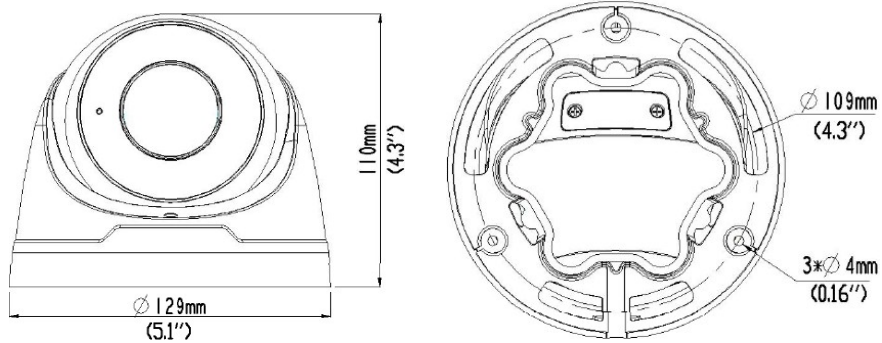

Network	
Protocols	IPv4, IGMP, ICMP, ARP, TCP, UDP, DHCP, RTP, RTSP, RTCP, DNS, DDNS, NTP, FTP, UPnP, HTTP, HTTPS, SMTP, SSL
Compatible Integration	ONVIF (Profile S, Profile G, Profile T), API
Interface	
Built-in Mic	Supported
Network	1 RJ45 10M/100M Base-TX Ethernet
General	
Power	DC 12V±25%, PoE (IEEE 802.3af)
	Power consumption: Max 8.16W
Dimensions (Ø x H)	Φ129 x 110mm (Ø5.1" x 4.3")
Weight	0.67kg (1.48lb)
Working Environment	-40°C ~ 60°C (-40°F ~ 140°F), Humidity: ≤95% RH (non-condensing)
Ingress Protection	IP67
Reset Button	Supported

Dimensions