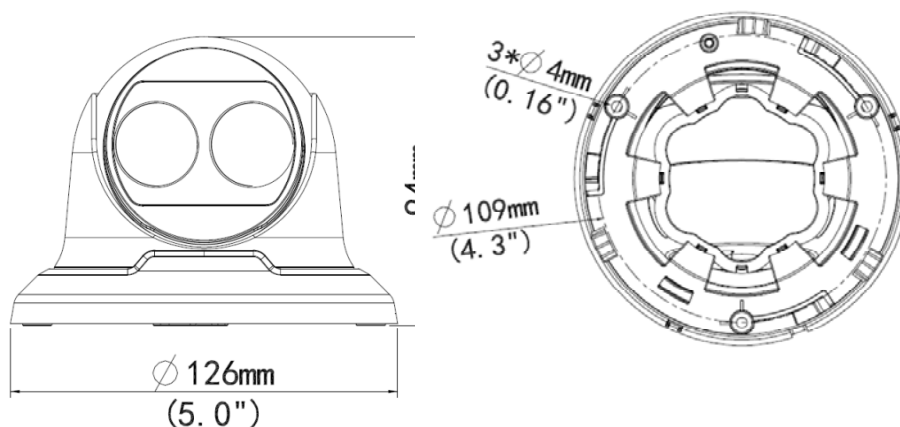

Smart	
Behavior Detection	Intrusion, cross line, motion detection
Intelligent Identification	Face detection, Defocus, Scene Change
Statistical Analysis	People counting
General Function	Watermark, IP Address Filtering, Tampering Alarm, Access Policy, ARP Protection, RTSP Authentication, User Authentication
Network	
Protocols	IPv4, IGMP, ICMP, ARP, TCP, UDP, DHCP, PPPoE, RTP, RTSP, RTCP, DNS, DDNS, NTP, FTP, UPnP, HTTP, HTTPS, SMTP, 802.1x, SNMP
Compatible Integration	ONVIF(Profile S, Profile G), API
Interface	
Network	1 RJ45 10M/100M Base-TX Ethernet
General	
Power	12 V DC±25%, PoE (IEEE802.3 af)
	Power consumption: Max 5W
Dimensions (Ø x H)	Φ126 x 94 mm (Ø5.0" x 3.7")
Weight	0.33kg (0.73lb)
Operating Conditions	-35°C ~ +60°C (-31°F ~ 140°F), Humidity:10%~95% RH(non-condensing)
Ingress Protection	IP67

Dimensions