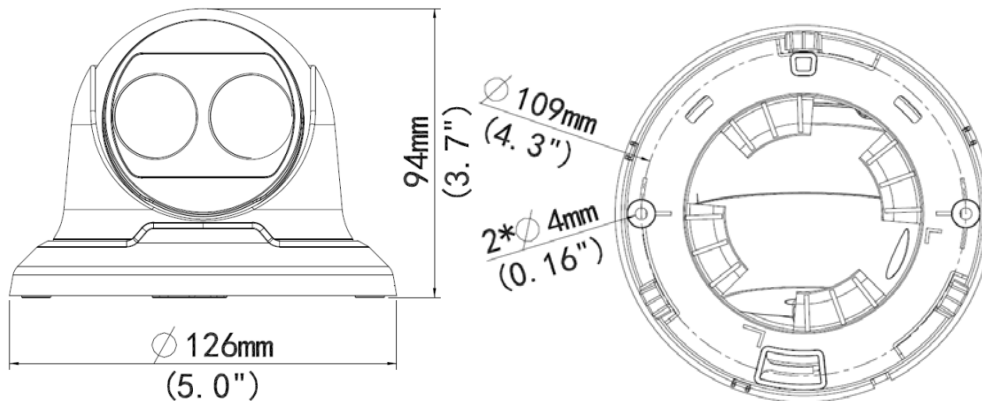

Intelligent Identification	Face detection, Defocus, Scene Change
Statistical Analysis	People counting
General Function	Watermark, IP Address Filtering, Tampering Alarm, Access Policy, ARP Protection, RTSP Authentication, User Authentication
Network	
Protocols	IPv4, IGMP, ICMP, ARP, TCP, UDP, DHCP, PPPoE, RTP, RTSP, RTCP, DNS, DDNS, NTP, FTP, UPnP, HTTP, HTTPS, SMTP, 802.1x, SNMP
Compatible Integration	ONVIF(Profile S, Profile G), API
Interface	
Network	1 RJ45 10M/100M Base-TX Ethernet
General	
Power	12 V DC±25%, PoE (IEEE802.3 af)
	Power consumption: Max 5W
Dimensions (Ø x H)	Φ126 x 94 mm (Ø5.0" x 3.7")
Weight	0.33 kg (0.73lb)
Operating Conditions	-35°C ~ +60°C (-31°F ~ 140°F), Humidity:10%~ 95% RH(non-condensing)
Ingress Protection	IP67

Dimensions