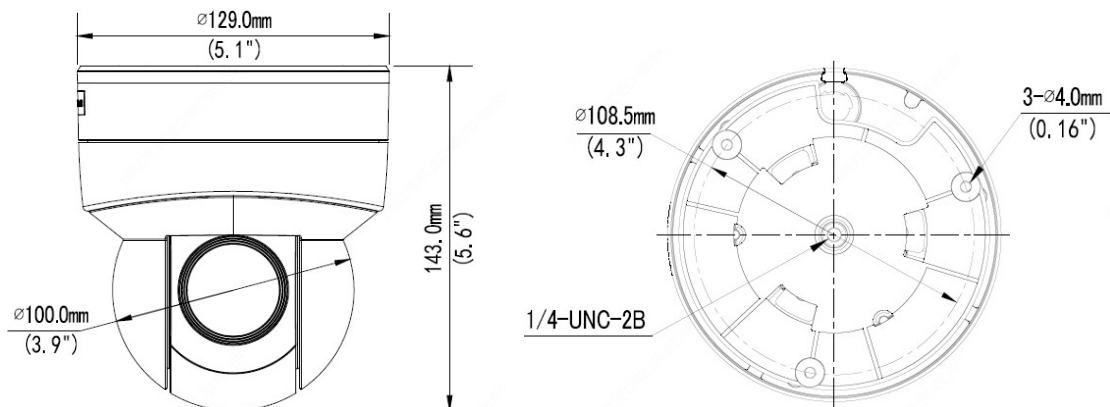

Edge Storage	Micro SD, up to 256 GB
Network Storage	ANR
Network	
Protocols	IPv4, IGMP, ICMP, ARP, TCP, UDP, DHCP, RTP, RTSP, RTCP, DNS, DDNS, NTP, FTP, UPnP, HTTP, HTTPS, SMTP, SSL
Compatible Integration	ONVIF(Profile S, Profile G), API
Pan & Tilt	
Pan Range	0° ~ 350°
Pan Speed	0.1°/s ~ 60°/s
	Preset speed: 60°/s
Tilt Range	0° ~ 90°
Tilt Speed	0.1° ~ 50°/s
	Preset speed: 50°/s
Number of Presets	1024
Home Position	Supported
Interface	
Network	1 RJ45 10M/100M Base-TX Ethernet
Built-in Mic	Supported
General	
Power	DC 12V±25%, PoE (IEEE802.3 af)
	Power consumption: Max 12W
Dimensions (Ø x H)	Φ 129mm×143mm(Φ5.07" x5.63")
Weight	0.75kg(1.65lb)
Working Environment	-10°C ~ +50°C (14°F ~ 122°F), Humidity: ≤95% RH(non-condensing)
Reset Button	Supported

Dimensions