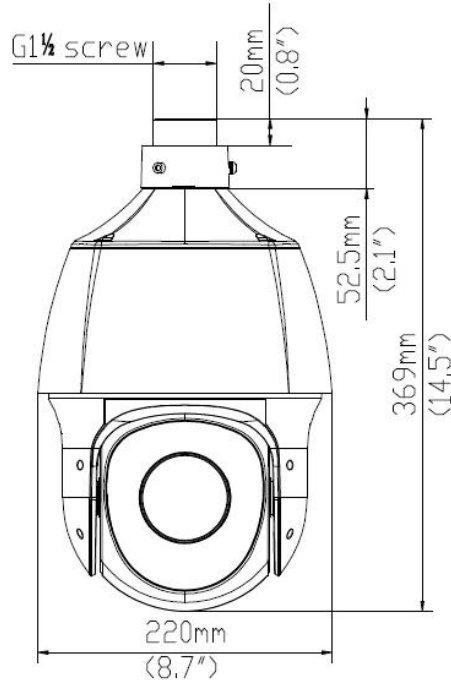

Video Output	BNC	
Certifications		
Certifications	CE: EN 60950-1 UL: UL60950-1 FCC: FCC Part 15	
General		
Power	DC 12V±10%	DC 12V±10%, PoE (PSE Required)
	Power consumption:Max 22W	
Dimensions (Ø x H)	Ø 220 x 369mm (Ø 8.7" x 14.5")	
Net Weight	3.4kg (7.5lb)	
Material	Body: metal + plastic Front cover: plastic	
Working Environment	-40°C ~ 65°C (-40°F ~ 149°F), Humidity: ≤95% RH (non-condensing)	
Storage Environment	-40°C ~ 70°C (-40°F ~ 158°F), Humidity: ≤95% RH (non-condensing)	
Ingress Resistant	IP66	
Surge protection	6KV	

Dimensions