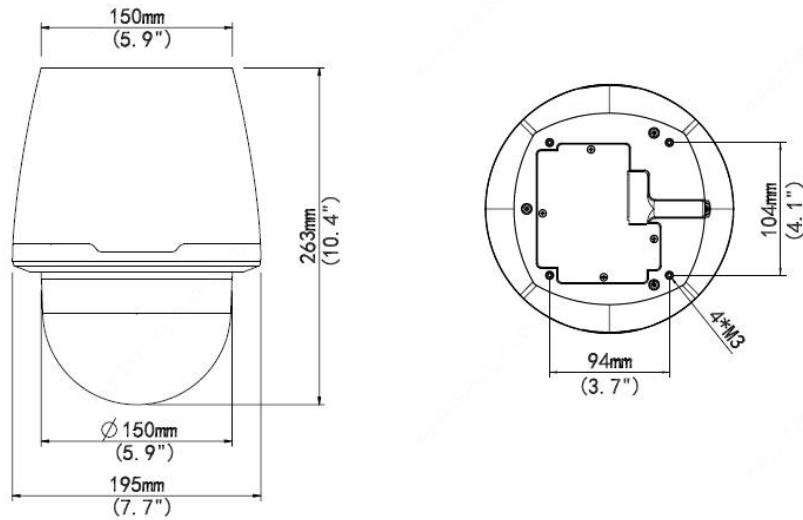

Dimensions

“Your Reliable Integrated Video Surveillance Solutions Provider”

Shenzhen Starlink Technology Co.,Ltd

1811, Block A, Zhantao Technology Building, Longhua District, Shenzhen, P.R.China 518131

Email: info@qixingtechnology.com; qixing@qixingtechnology.com

<https://www.qixingtechnology.com>

©2009-2018 Shenzhen Starlink Technology Co.,Ltd. All rights reserved.

*Product specifications and availability are subject to change without notice.