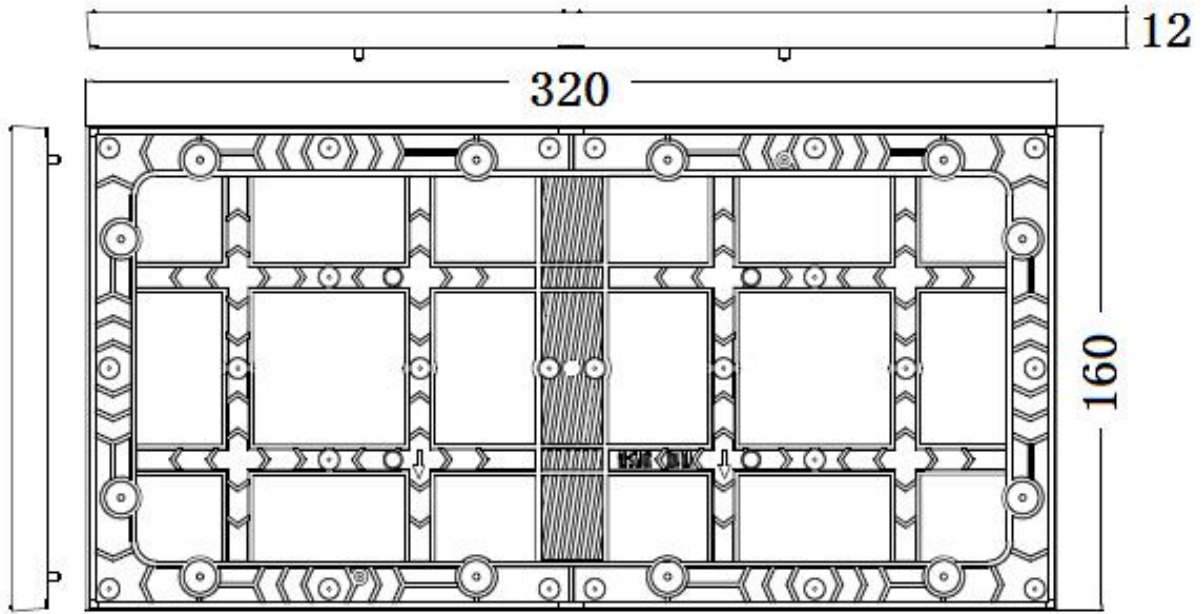

Dimensions

"Reliable Integrated Video Surveillance Solutions Provider"

Shenzhen Starlink Technology Co.,Ltd

No.1079, Minzhi Street, Longhua District, Shenzhen, China 518131

Email: info@qixingtechnology.com; qixing@qixingtechnology.com

<https://www.qixingtechnology.com>

©2009-2018 Shenzhen Starlink Technology Co.,Ltd. All rights reserved.

* Product specifications and availability are subject to change without notice.