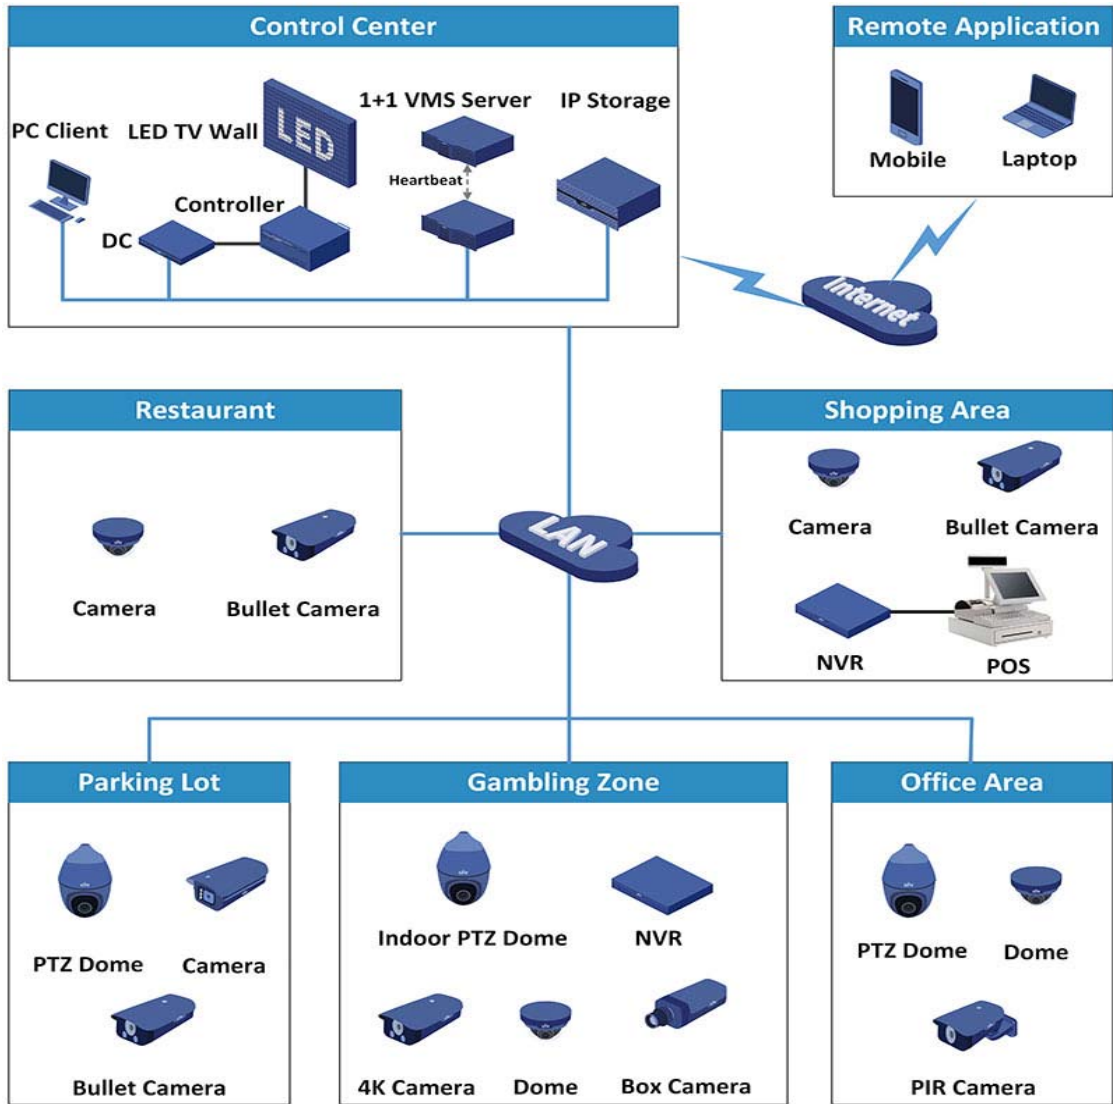

Control center

- Ultra 265,4K
- 60fps, Full interfaces
- 120dB WDR
- Digital zoom
- Tinted tower dome

- PIR alarm

- Mobile app
- PC client

- Intuitive LED display
- High-reliable storage
- Cost-effective system
- VMS functions

Solutions

- › 7*24 no-blind HD video surveillance
- › Ultra-high definition IP camera
- › Various VMS functions help to locate incidence rapidly
- › Advanced NGN architecture, easy to expand
- › NVR & IP Storage redundant video recording design, VMS 1+1 failover, IP Storage N+1 failover

Casino Layout

Casino Scenarios

Gambling Zone

Shop

Restaurant

Office Area

Parking Lots

Control Center

Solution Topology

Successful Cases