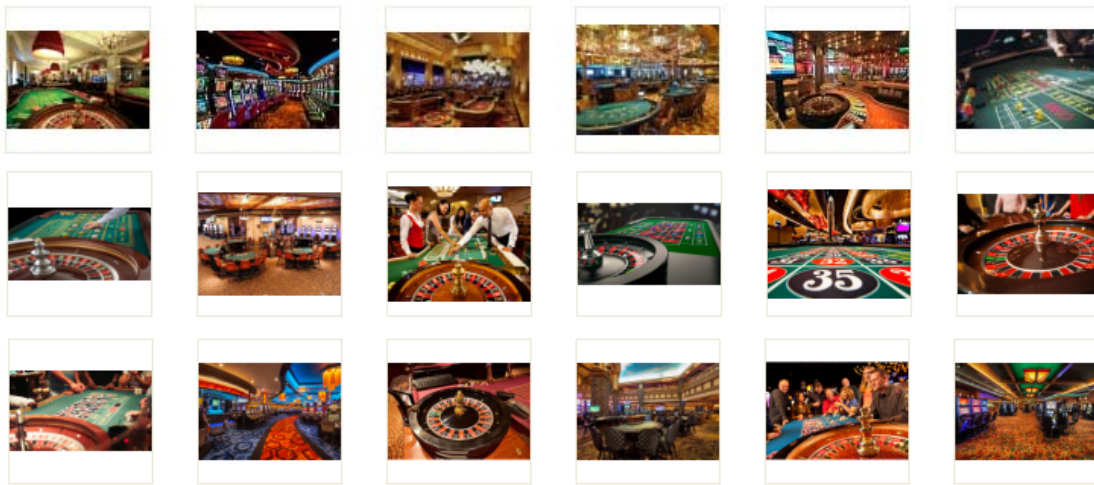

Surveillance Solutions for Casino & Gaming

Casino & Gaming

Application area

Gambling Zone

Shopping & Restaurant

Office Area

Parking lots

Remote application

- HLC
- Auto tracking
- 4K fisheye

- Heat map
- POS integration
- People counting

Solution Background

Casino is a facility which accommodates certain types of gambling activities. There are high volume of people flow and changeable lighting in casino, but traditional cameras are not likely to produce clear image under this complicated environment. In addition, all equipments and systems used in casinos have to comply with the requirements of video surveillance standards from different countries and areas, aiming to help security officers protect guests, employees and valuable assets. Hence, casino video surveillance solution are facing a great challenge in reducing fraud and ensuring safety.

Casino Layout

Casino Scenarios

Gambling Zone

Shop

Restaurant

Office Area

Parking Lots

Control Center