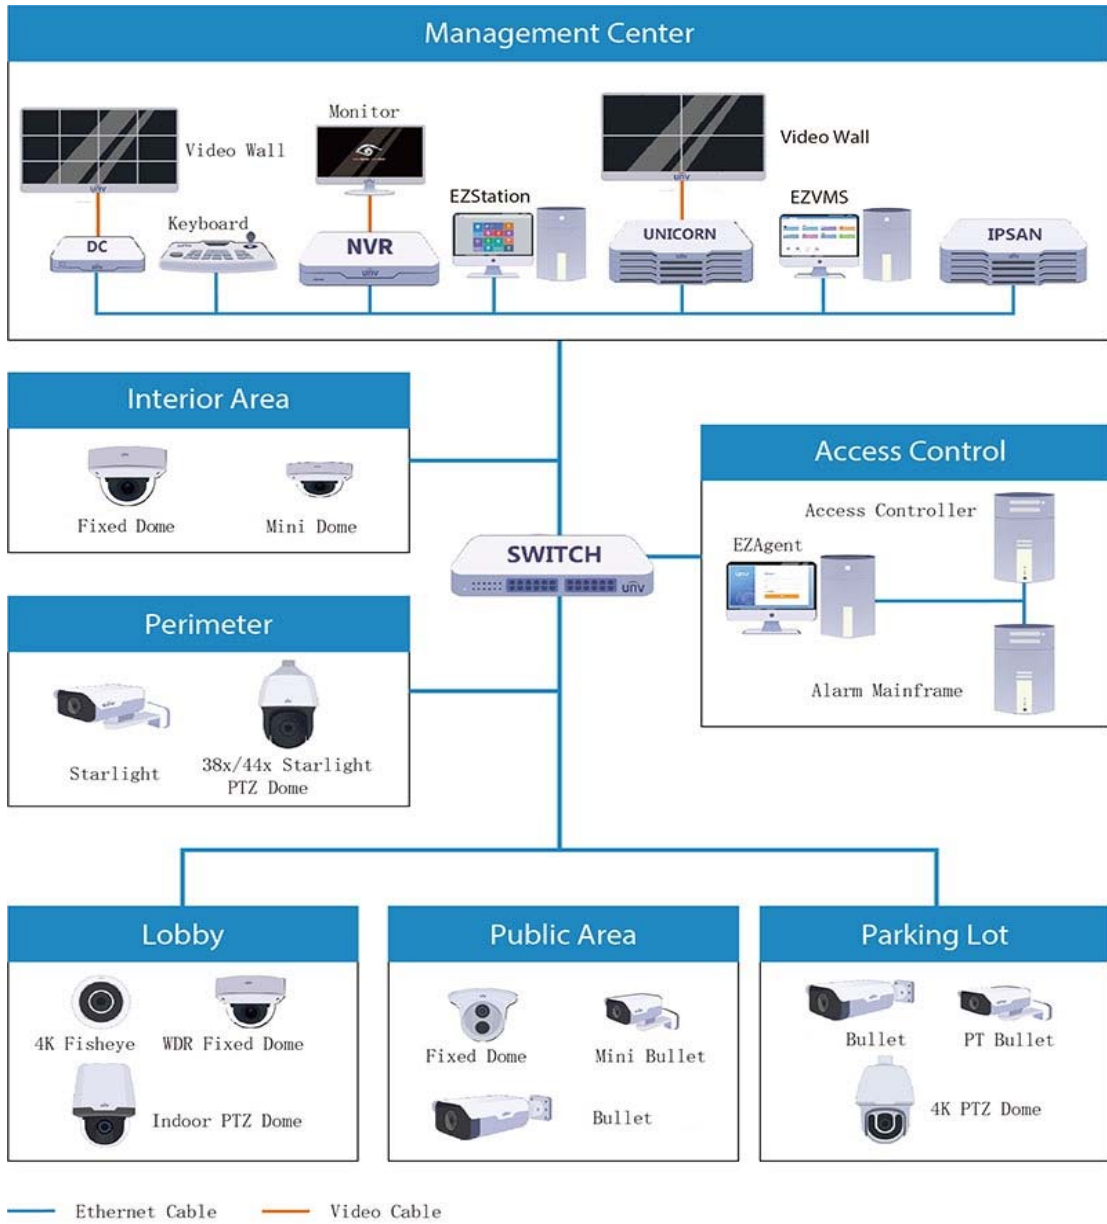

Solution Networking