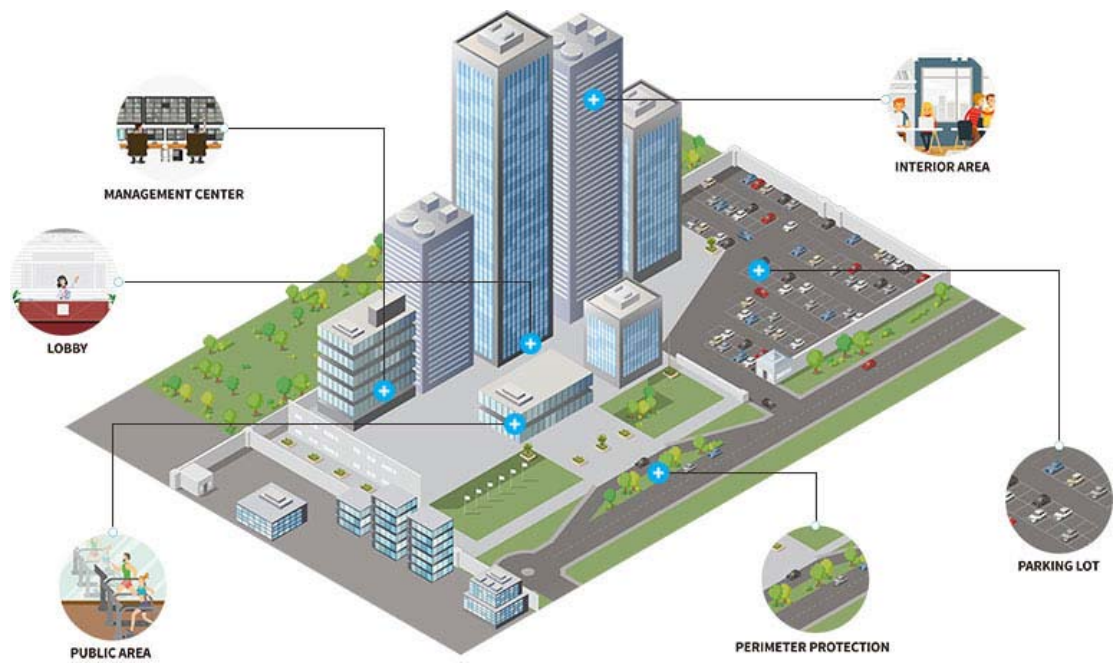

Surveillance Solutions for Building

Building

Solution Background

Building is a venue for social activities such as economic, productive, cultural and entertainment activities. A comprehensive and sophisticated building surveillance solution should take the specific social activities and personal behavior into consideration. It needs to protect the privacy of individuals, and meanwhile be able to cover all critical areas without any blind spot.

Based on scenes, building surveillance solution can be further divided into: hotels, office buildings, hospitals, residential buildings and so on. Starlink has been dedicating to the surveillance industry for years, accumulated experience and knowledge on varied building scenes, and presented comprehensive building surveillance solutions which can be applied to all kinds of building surveillance scenes. In case of special applications, Starlink can also provide solutions to support.

Solution Overview

Features

Lobby

Public Area

Interior Area

Parking Lot

Perimeter Protection

Management Center

Solution Networking

Case Reference

Sports Arena "Palacoccia" in Italy

Hilton Hotels and Resorts in UAE