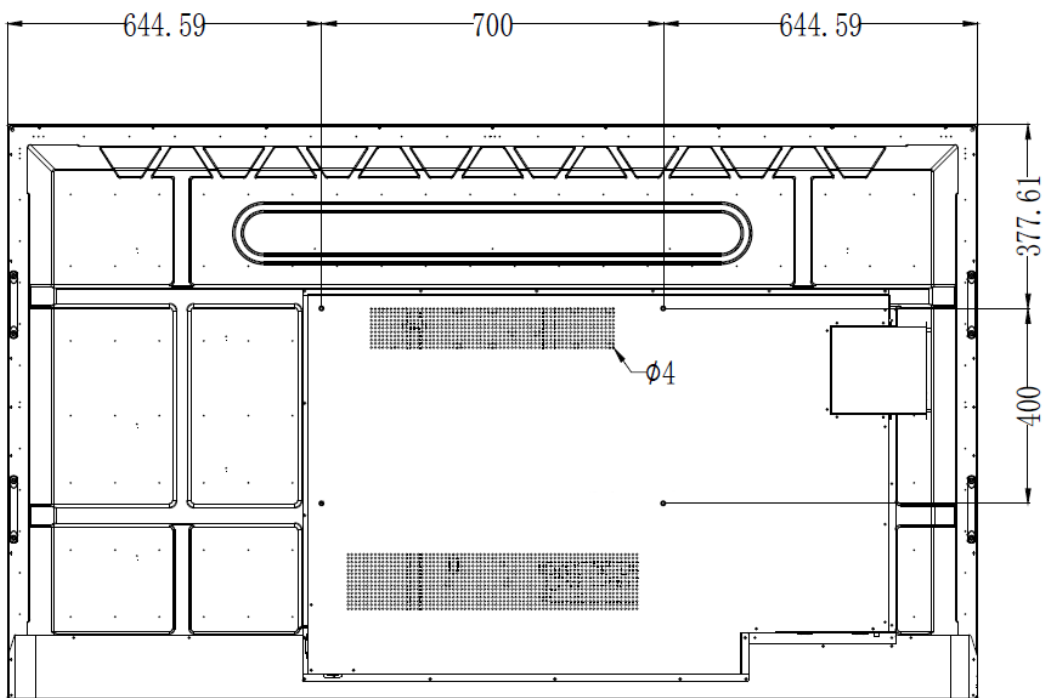

Appearance

Dimensions