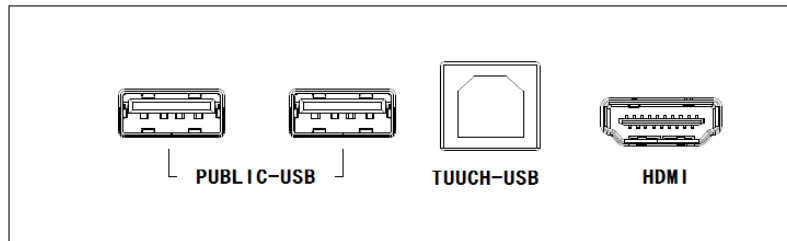

Interfaces