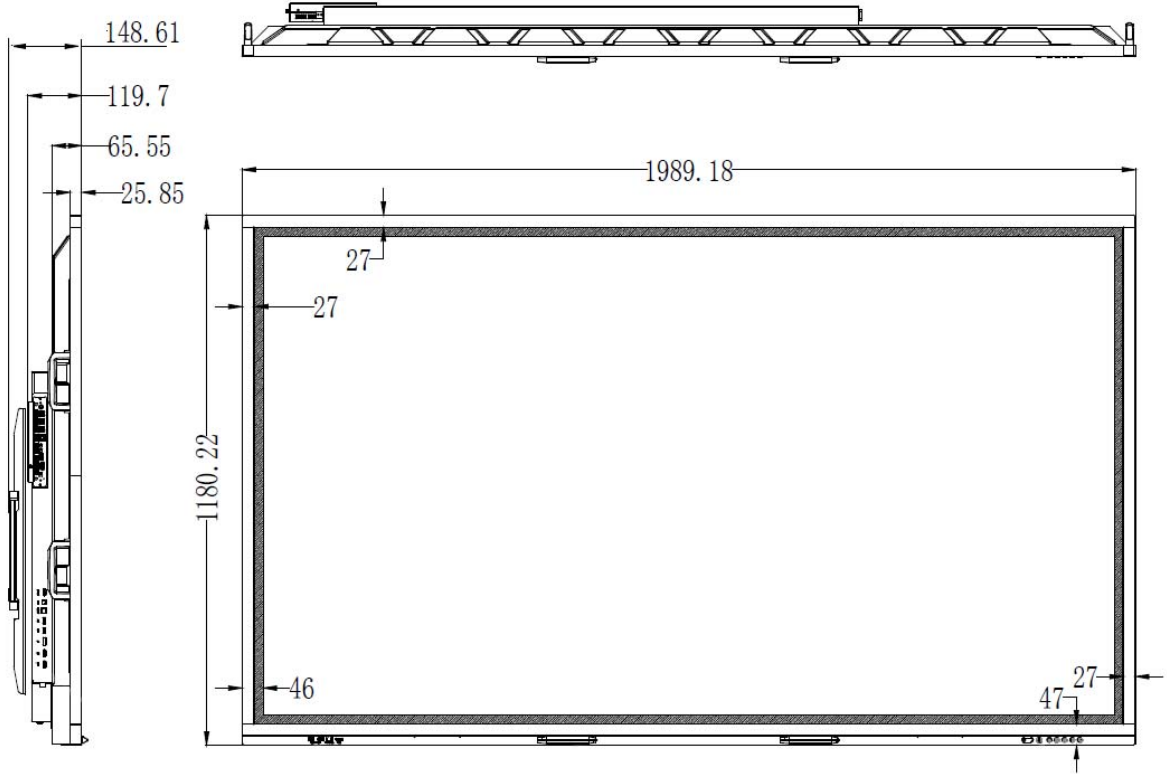

Appearance

Dimensions