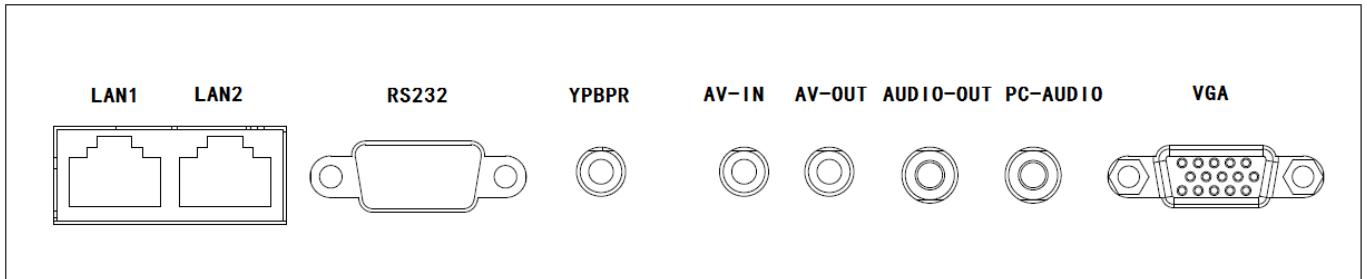

Interfaces