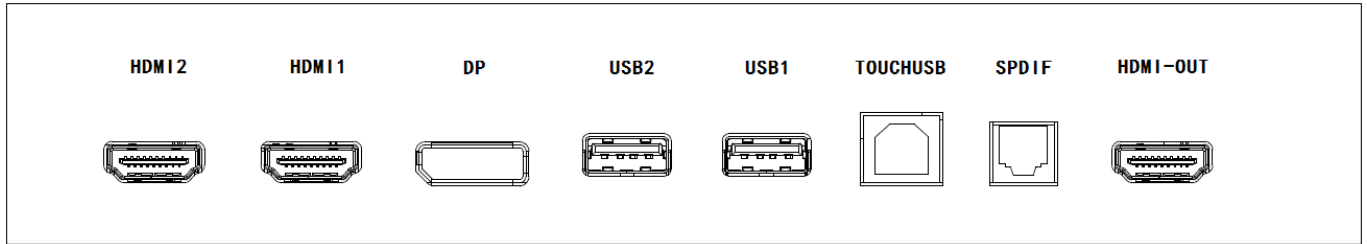

Interfaces