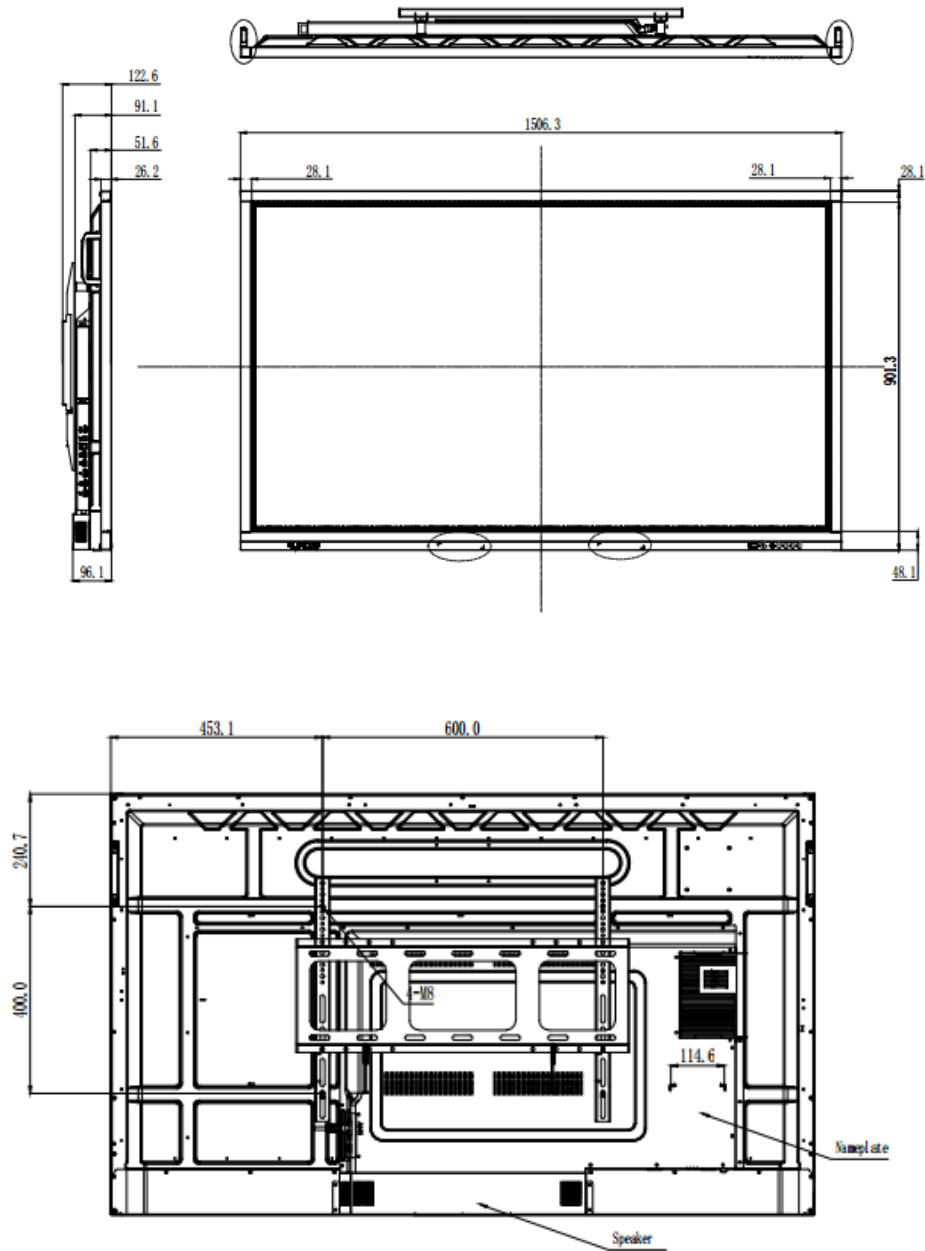

### Key Features

- **65" ultra-HD display**
- **Metal housing, 4mm AG anti-glare tempered glass, and ultra-thin and ultra-narrow appearance**
- **IR (Infrared Ray) touch technology, supports 20 points writing.**
- **Writing height below 2mm to bring smoother writing experience**
- **All-channel annotating, built-in Android writing software**
- **Smart sidebar menu**
- **Wireless screen sharing, convenient to presentation**
- **Built-in Android system and optional with Pluggable PC Module**
- **Double LAN bridging, supporting Android, Pluggable PC Module (Windows system) and external PC realize network bridging**
- **Public USB port auto switch**
- **Antenna hidden inside**
- **All channel can be loop-outed by HDMI**

## Dimensions