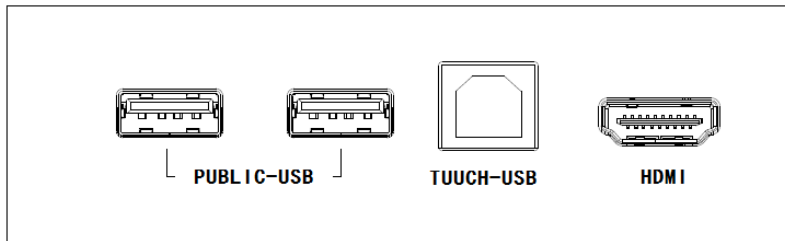

Interfaces