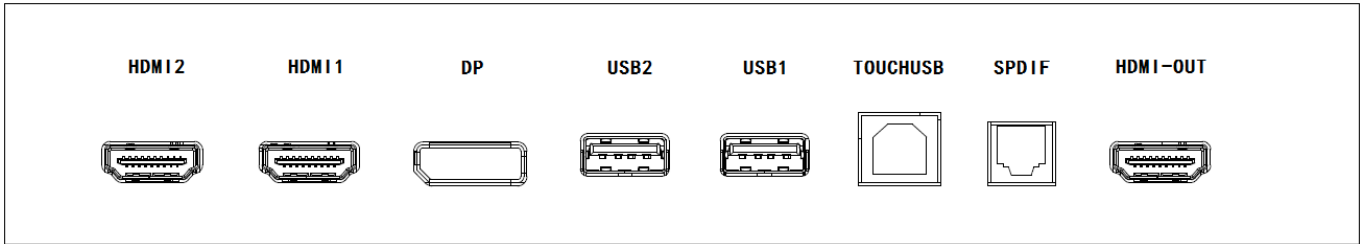

Interfaces