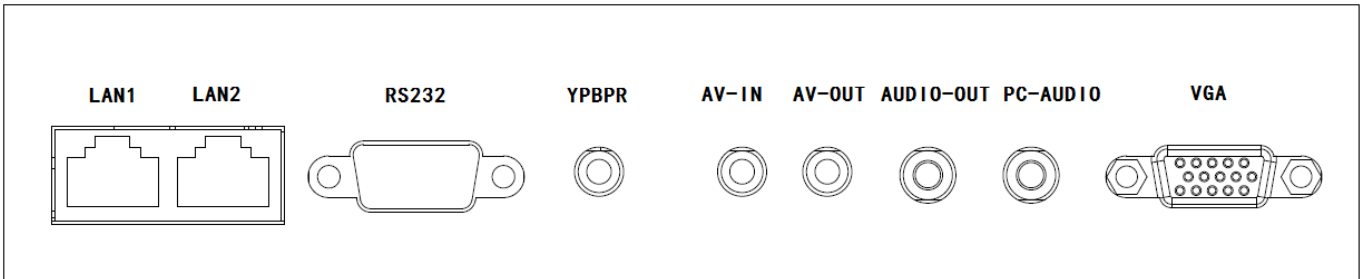

Interfaces